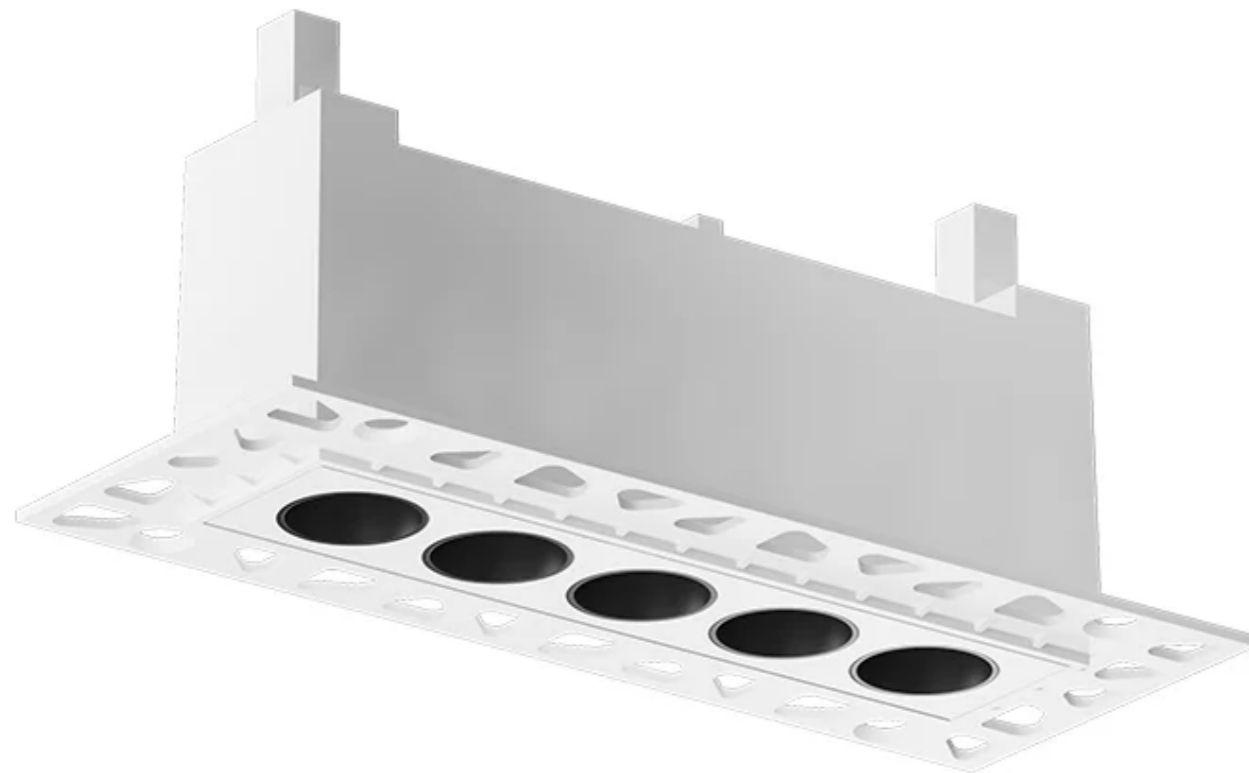

Starlink 10 Trimless Recessed Spotlight

Type: Recessed spotlight, providing focused and direct lighting

Light Source: 10W dedicated LED array (non-replaceable)

Color Temperature / CRI: Available in 2700K (CRI 92), 3000K, 3500K, 4000K

Optic Options: 24° or 36° beam angles

Body: Die-cast aluminum housing with a recessed design for seamless integration, featuring a durable powder-coated finish

Finish: White, Black

Lumen Output: 10W, 3000K, CRI 90, 860lm

SDCM / L70 B10: < 3 / 50,000 hours

Dimensions: 152x59xH60mm, Cutout: 125x32mm

IP Rating: IP20 (for indoor use)

Weight: 1 kg

Dimming Options: The standard version comes with TRIAC dimming. For 1-10V or DALI dimming, an external driver is required at an additional cost.

Driver: Standard TRIAC external driver included.

Applications: Ideal for residential, commercial, and retail lighting projects that require sleek and modern recessed lighting.