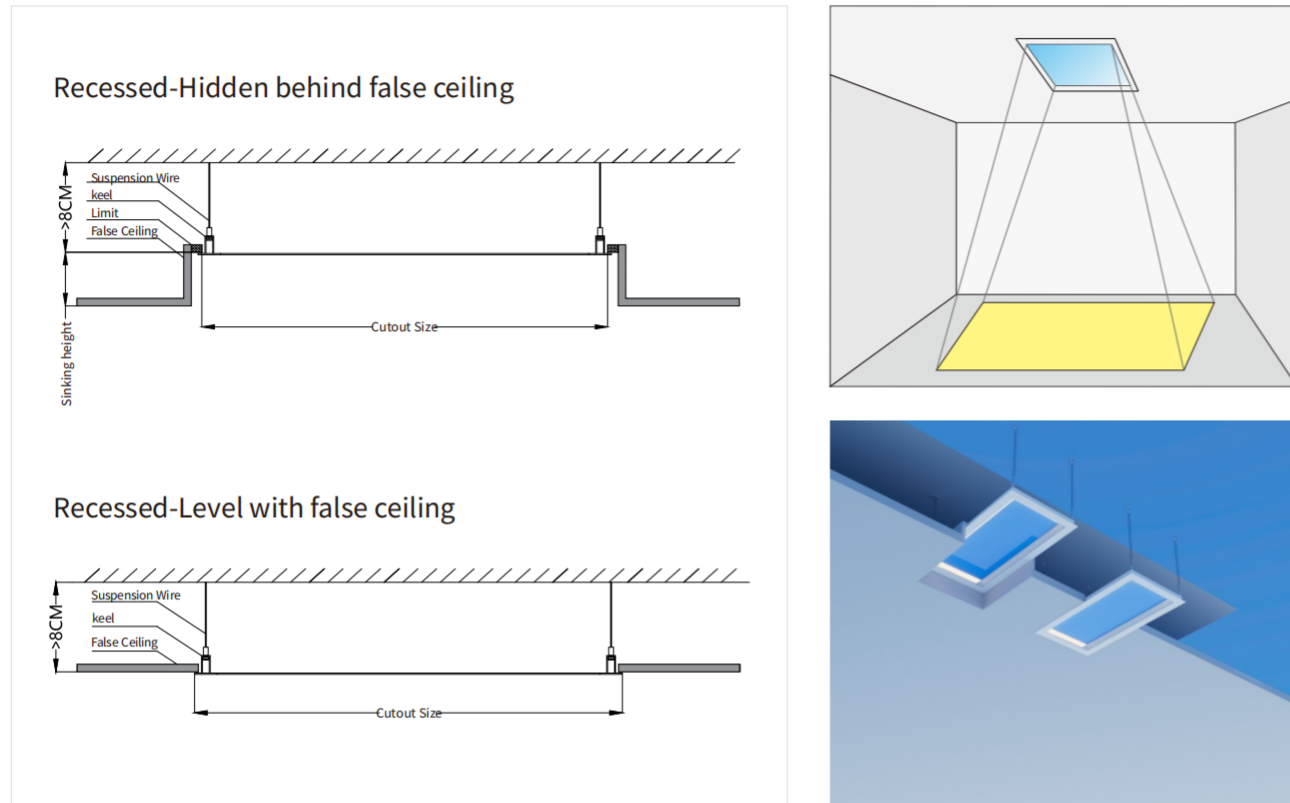

## Specification

Ultra-thin [PT Series]			☒
Installation	/	Recessed	
Luminous Flux	>2500Lm	Maximum customized size for keel is 2.4x3.0m Combination from 2pcs and up to 40pcs 	
Power	40W		
Voltage	100-240V		
Color Temperature	2100-7500K		
Control	Mesh5.0/Dali/0-10V		
Frame Color	Pearl White		
CRI	93Ra		
Lifespan	30000H		
Certificate	CCC CE ROHS		
(MM) Dimension	L582*W282*H36		
Cutout Size	Used in combination with keel		
(MM) Sky Size	L527*W227		
Net Weight	2.6KG		

## Specification

Ultra-thin 【PL Series】	 P-22L
Installation	Ceiling mounted
Luminous Flux	>10000Lm
Power	160W
Voltage	100-240V
Color Temperature	2100-7500K
Control	Mesh5.0/Dali/0-10V
Frame Color	White
CRI	95Ra
Lifespan	30000H
Certificate	CCC CE ROHS
(MM) Dimensio	L1236*W636*H70
(MM) SkySize	4*(L527*W227)
Net Weight	16KG