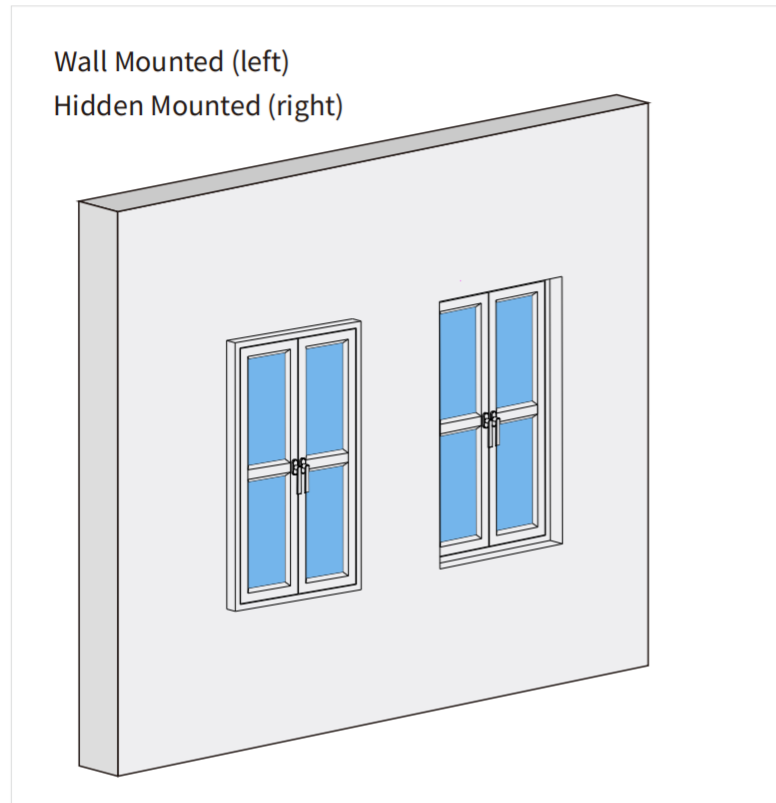

Lucretia

Ultra-thin PX Series

Specification

P-22X

Ultra-thin 【PX Series】	
Installation	Wall Mounted
Luminous Flux	>10000Lm
Power	160W
Voltage	100-240V
Color Temperature	2100-7500K
Control	Mesh5.0/Dali/0-10V
Frame Color	White
CRI	95Ra
Lifespan	30000H
Certificate	CCC CE ROHS
(MM) Dimension	L1332*W781*H66
(MM) Sky Size	4*(L527*W227)
Net Weight	30KG

The data of power, current and lumens output is calculated at 12:00 under auto mode.