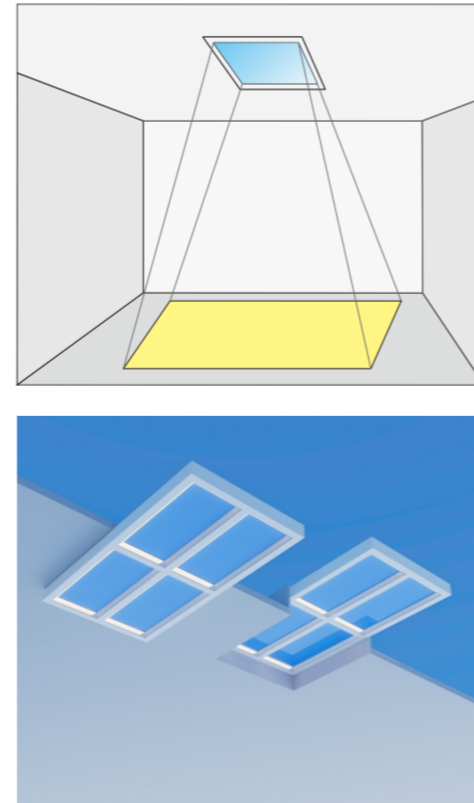

Ultra-thin PL Series

Specification

Ultra-thin 【PL Series】	 P-22L
Installation	Ceiling mounted
Luminous Flux	>10000Lm
Power	160W
Voltage	100-240V
Color Temperature	2100-7500K
Control	Mesh5.0/Dali/0-10V
Frame Color	White
CRI	95Ra
Lifespan	30000H
Certificate	CCC CE ROHS
(MM) Dimensio	L1236*W636*H70
(MM) SkySize	4*(L527*W227)
Net Weight	16KG

The data of power, current and lumens output is calculated at 12:00 under auto mode.