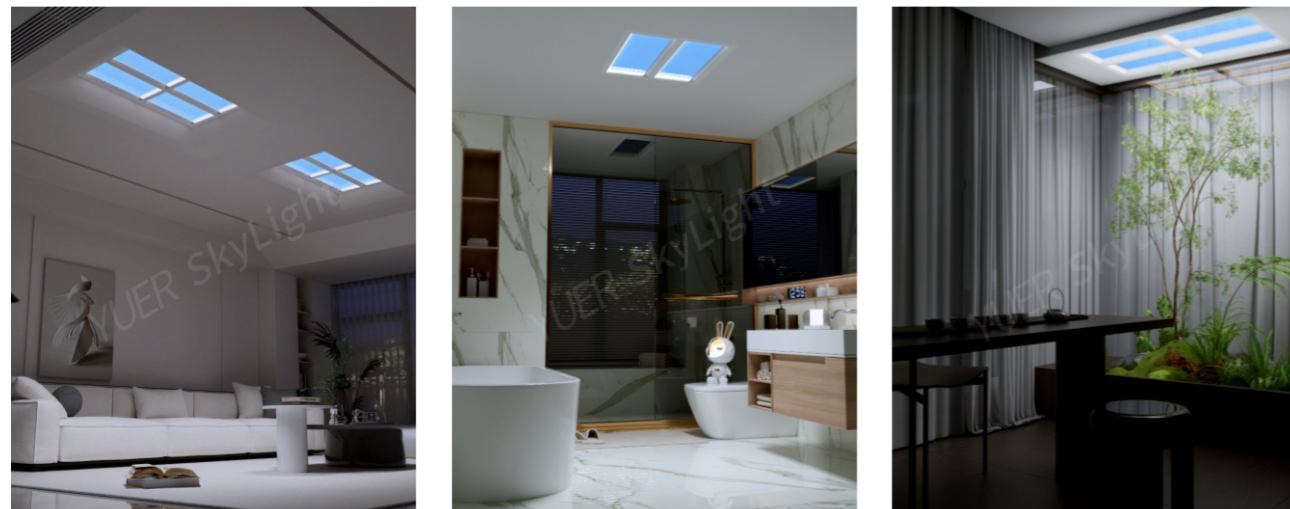

## Specification

Ultra-thin [PT Series]			☒
Installation	/	Recessed	
Luminous Flux	>2500Lm	Maximum customized size for keel is 2.4x3.0m Combination from 2pcs and up to 40pcs 	
Power	40W		
Voltage	100-240V		
Color Temperature	2100-7500K		
Control	Mesh5.0/Dali/0-10V		
Frame Color	Pearl White		
CRI	93Ra		
Lifespan	30000H		
Certificate	CCC CE ROHS		
(MM) Dimension	L582*W282*H36		
Cutout Size	Used in combination with keel		
(MM) Sky Size	L527*W227		
Net Weight	2.6KG		