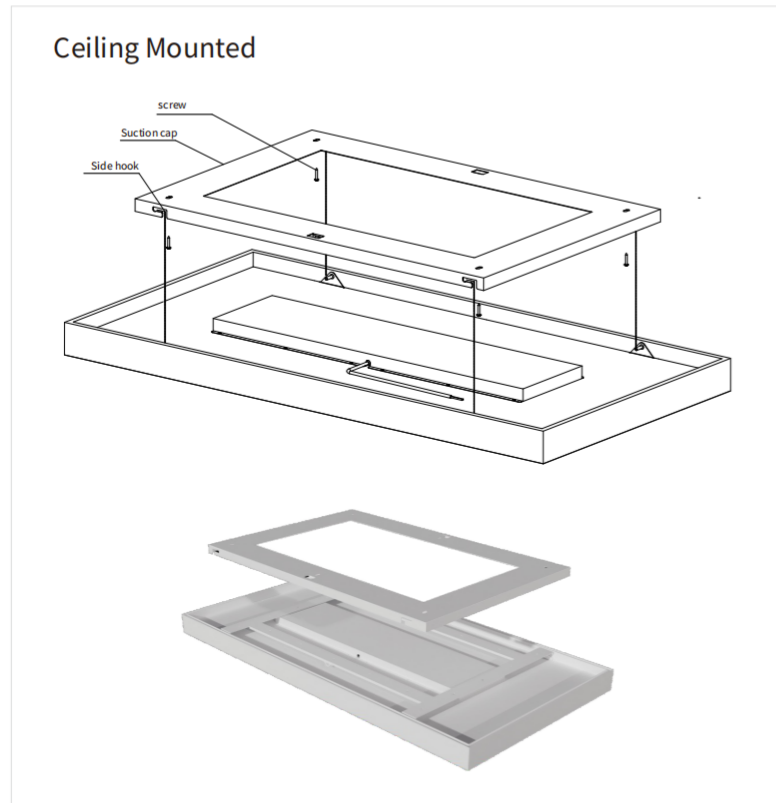

## Specification

Ultra-thin [PT Series]			☒
Installation	/	Recessed	
Luminous Flux	>2500Lm	Maximum customized size for keel is 2.4x3.0m Combination from 2pcs and up to 40pcs 	
Power	40W		
Voltage	100-240V		
Color Temperature	2100-7500K		
Control	Mesh5.0/Dali/0-10V		
Frame Color	Pearl White		
CRI	93Ra		
Lifespan	30000H		
Certificate	CCC CE ROHS		
(MM) Dimension	L582*W282*H36		
Cutout Size	Used in combination with keel		
(MM) Sky Size	L527*W227		
Net Weight	2.6KG		

## Specification

Ultra-thin 【PL Series】	 P-22L
Installation	Ceiling mounted
Luminous Flux	>10000Lm
Power	160W
Voltage	100-240V
Color Temperature	2100-7500K
Control	Mesh5.0/Dali/0-10V
Frame Color	White
CRI	95Ra
Lifespan	30000H
Certificate	CCC CE ROHS
(MM) Dimensio	L1236*W636*H70
(MM) SkySize	4*(L527*W227)
Net Weight	16KG