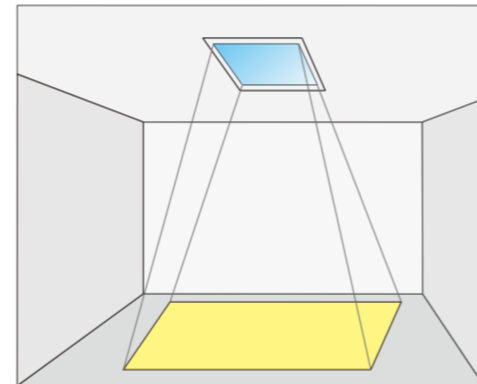

Lucretia

Ultra-thin PX Series

Specification

P-22X

Ultra-thin 【PX Series】	
Installation	Wall Mounted
Luminous Flux	>10000Lm
Power	160W
Voltage	100-240V
Color Temperature	2100-7500K
Control	Mesh5.0/Dali/0-10V
Frame Color	White
CRI	95Ra
Lifespan	30000H
Certificate	CCC CE ROHS
(MM) Dimension	L1332*W781*H66
(MM) Sky Size	4*(L527*W227)
Net Weight	30KG

The data of power, current and lumens output is calculated at 12:00 under auto mode.