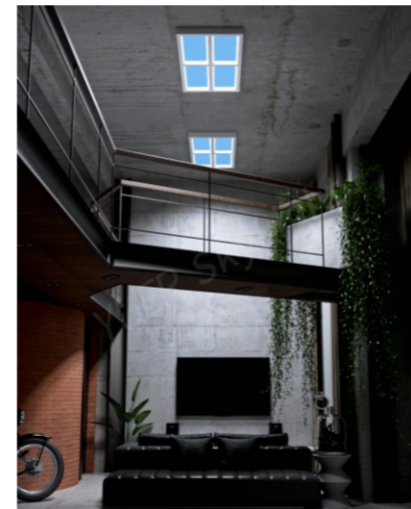

Ultra-thin PL Series

Specification

Ultra-thin 【PL Series】	 P-22L
Installation	Ceiling mounted
Luminous Flux	>10000Lm
Power	160W
Voltage	100-240V
Color Temperature	2100-7500K
Control	Mesh5.0/Dali/0-10V
Frame Color	White
CRI	95Ra
Lifespan	30000H
Certificate	CCC CE ROHS
(MM) Dimensio	L1236*W636*H70
(MM) SkySize	4*(L527*W227)
Net Weight	16KG

The data of power, current and lumens output is calculated at 12:00 under auto mode.