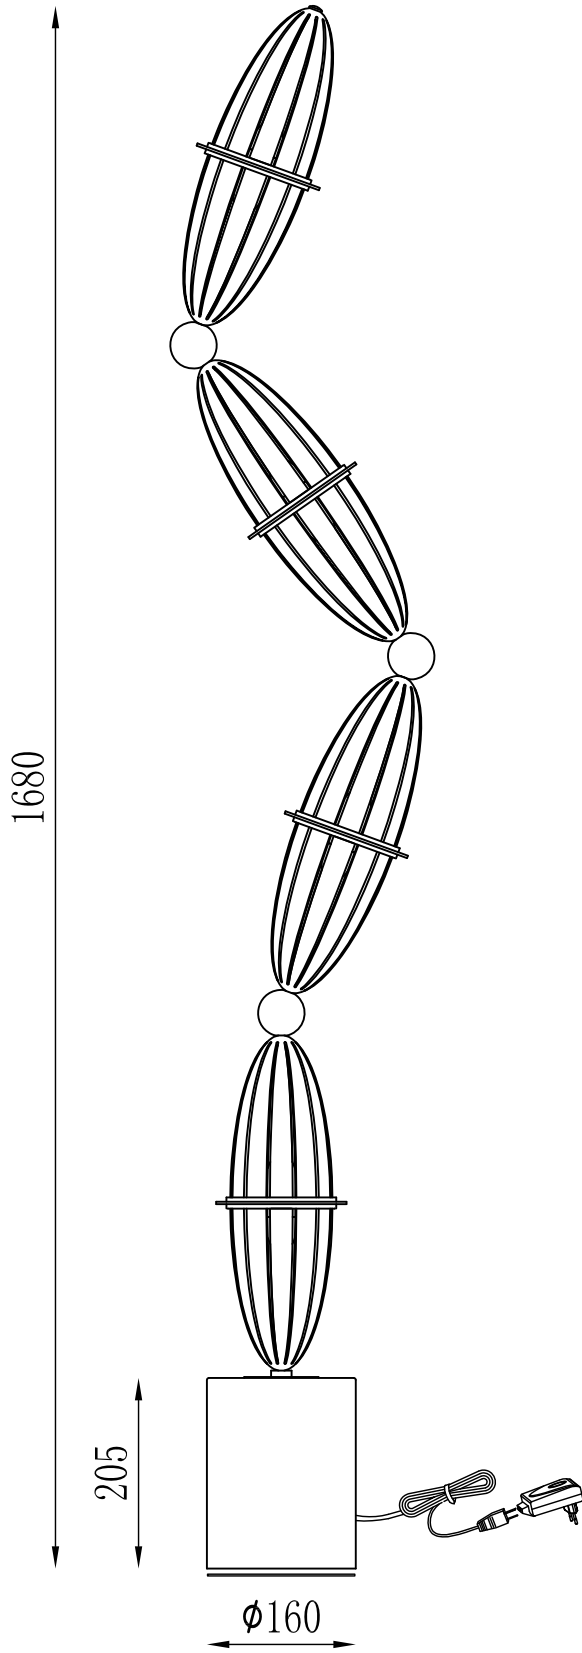

ML1925A-4A-01
SMD-3000K 32W
L330*W160*H1680

Front View

Vertical View