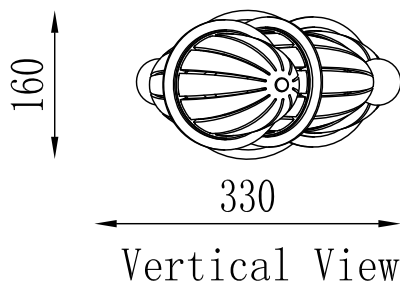

ML1925A-3A  
3000K 24W  
L255\*W150\*H1235

Front View

Vertical View