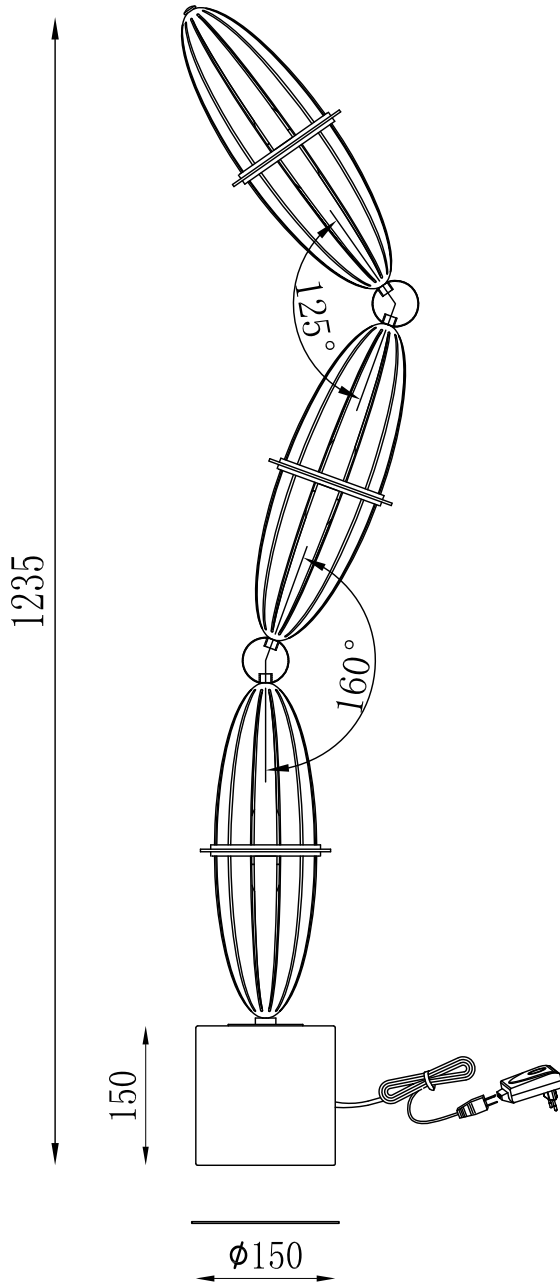

ML1925A-3A  
3000K 24W  
L255\*W150\*H1235

Front View

Vertical View