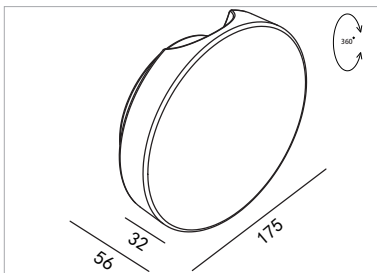

LED WALL
LAMP

Lucretia

TECHNICAL SPECIFICATIONS

Input (Optional)	220-240V~50/60 Hz
Maximum Wattage	6W±10% Max
Number of LEDs	
1 LED COB	
Luminous Flux	
63.95LM (3000K)	
Main Material	
Wood+Iron	
Color Temperature	
2700K/3000K / 4000K / 5000K/6500K	
CRI	≥90
Power Factor	≥0.5
Working Temperature	-10°C~45°C
Beam Angle (Optional)	30°
Fixture Dimmable	Non-dimmable
Electrical	Lucretia Internal Driver
Protection class	IP20

Especially designed for: