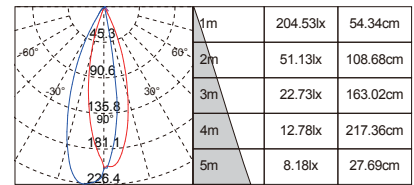

cd Height illuminance Diameter

Option colors

Various Brand of SMD LED Light Source:

Lucretia