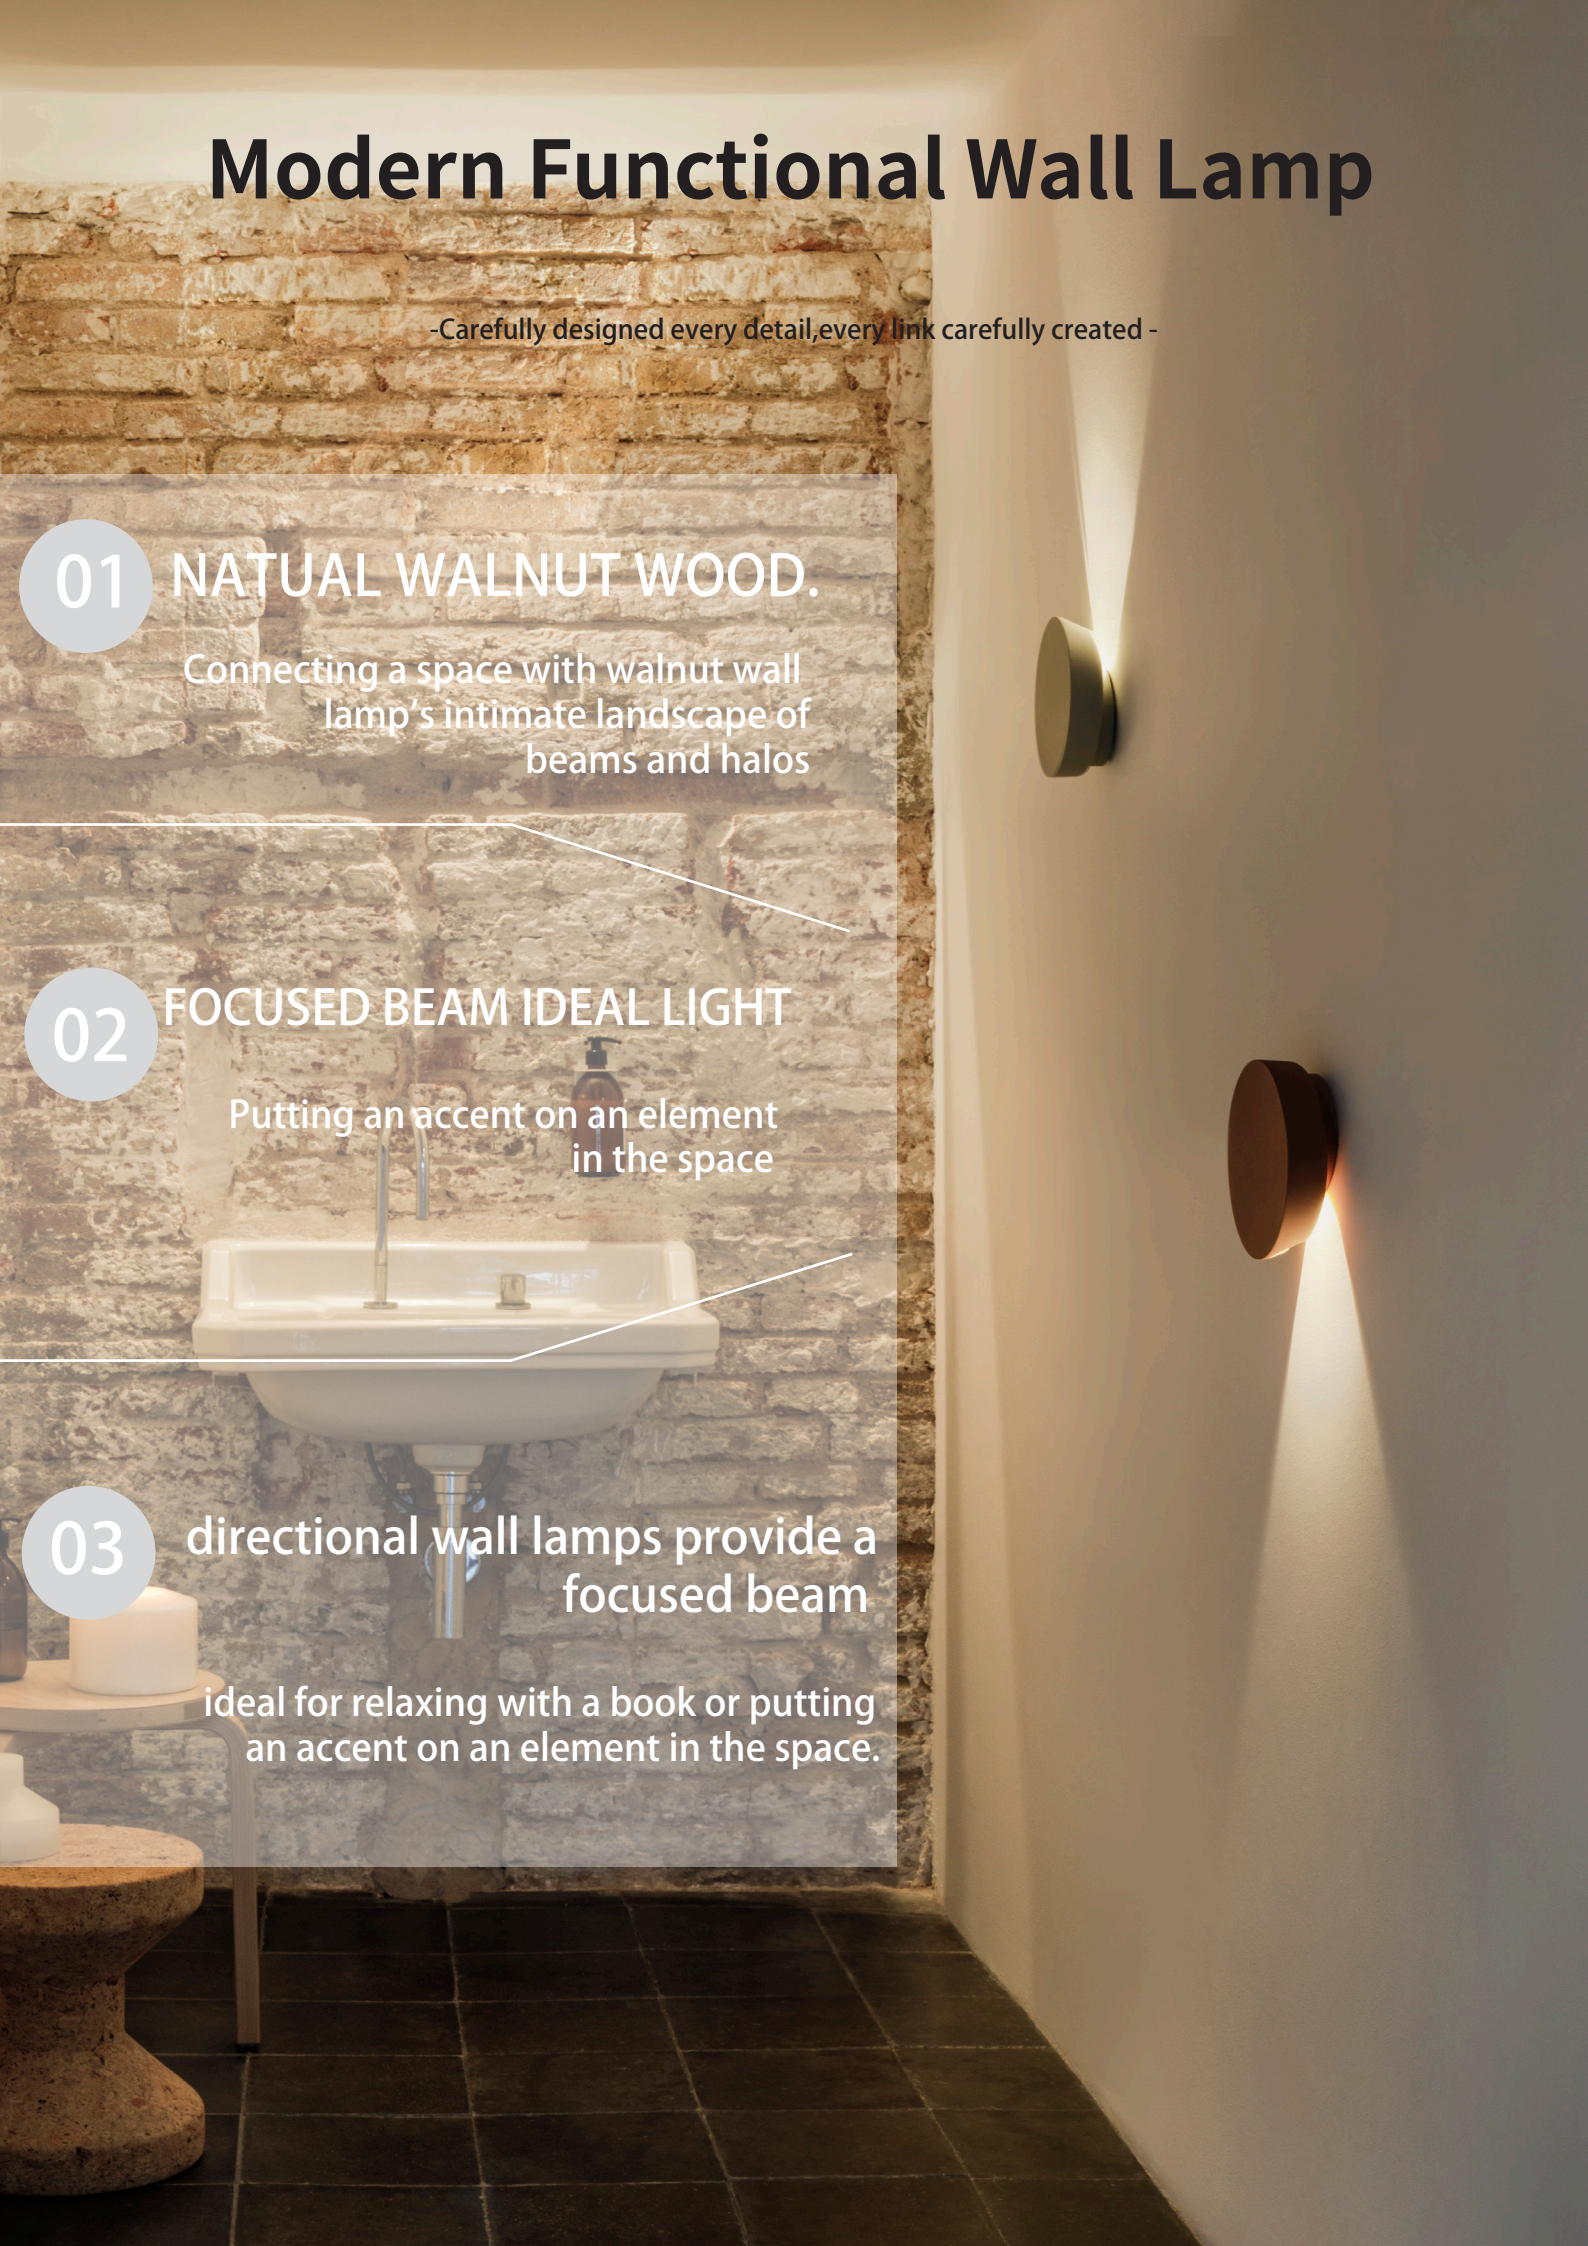

## 01 NATURAL WALNUT WOOD.

Connecting a space with walnut wall lamp's intimate landscape of beams and halos

## 02 FOCUSED BEAM IDEAL LIGHT

Putting an accent on an element in the space

## 03 directional wall lamps provide a focused beam

ideal for relaxing with a book or putting an accent on an element in the space.

LED WALL  
LAMP

Lucretia

TECHNICAL SPECIFICATIONS

<b>Input (Optional)</b>	220-240V~50/60 Hz
<b>Maximum Wattage</b>	6W±10% Max
<b>Number of LEDs</b>	
1 LED COB	
<b>Luminous Flux</b>	
63.95LM (3000K)	
<b>Main Material</b>	
Wood+Iron	
<b>Color Temperature</b>	
2700K/3000K / 4000K / 5000K/6500K	
<b>CRI</b>	≥90
<b>Power Factor</b>	≥0.5
<b>Working Temperature</b>	-10°C~45°C
<b>Beam Angle (Optional)</b>	30°
<b>Fixture Dimmable</b>	Non-dimmable
<b>Electrical</b>	Lucretia Internal Driver
<b>Protection class</b>	IP20