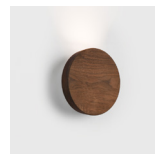

Option colors