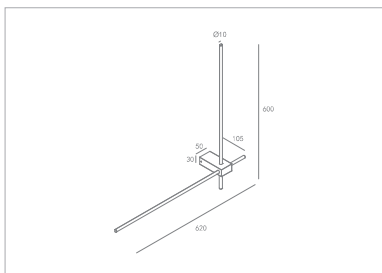

LED WALL
LAMP

Lucretia

TECHNICAL SPECIFICATIONS

Input (Optional)	220-240V~50/60 Hz
Maximum Wattage	15W±10% Max

Number of LEDs	96 LEDs SMD

Luminous Flux	867LM (3000K)

Main Material	Aluminum + Iron

Color Temperature	3000K / 4000K / 6500K

CRI	≥90
Power Factor	≥0.8
Working Temperature	-10°C~45°C
Beam Angle (Optional)	110°
Fixture Dimmable	Non-dimmable
Electrical	Lucretia Internal Driver
Protection class	IP20

Especially designed for: