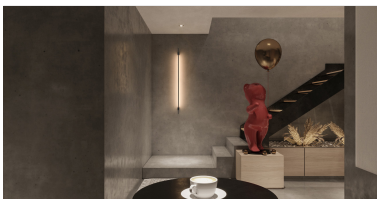

Various Brand of COB LED Light Source:

Lucretia