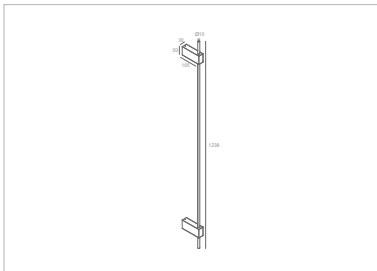

Especially designed for: