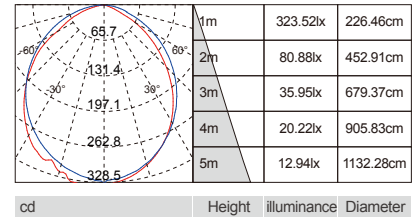

Especially designed for: