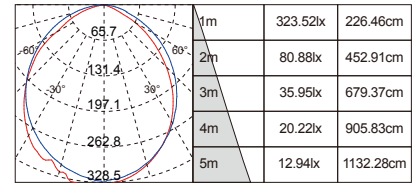

cd   Height   Illuminance   Diameter