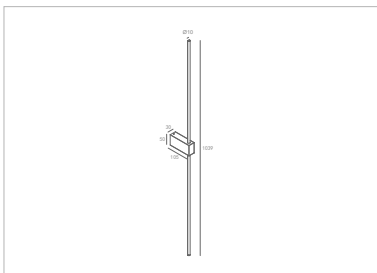

Especially designed for: