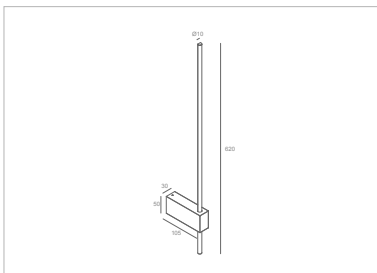

Especially designed for: