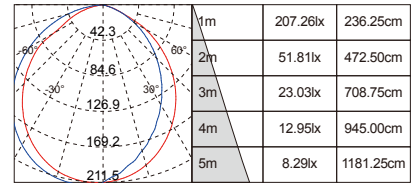

cd   Height   illuminance   Diameter