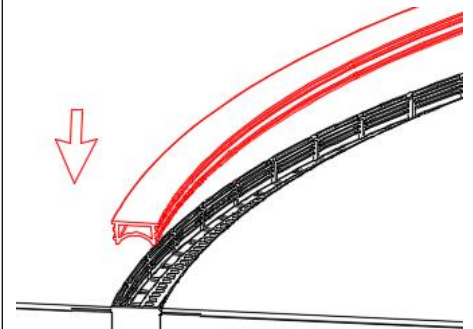

Model : ALP215-RC

Specification

Aluminum Profile	6063-T5
Diffuser	silicone diffuser
Length	2000mm
Weight	0.41kg/m
Max LED Strip Width	20mm
Max Power	18W/m
Beam angle	/
Finish	Silver / Black anodized , Powder coated white / black or other colors
Installation	Recessed

Accessories

Pearl cotton

Steps of Installation

Method 1

1. Install the end caps

2. Install the profile with screws

3. insert the Pearl cotton

4. Plaster on the fixture & drywall

5. Stick the LED strip

6. Press the cover

7. Installation completed

Method 2