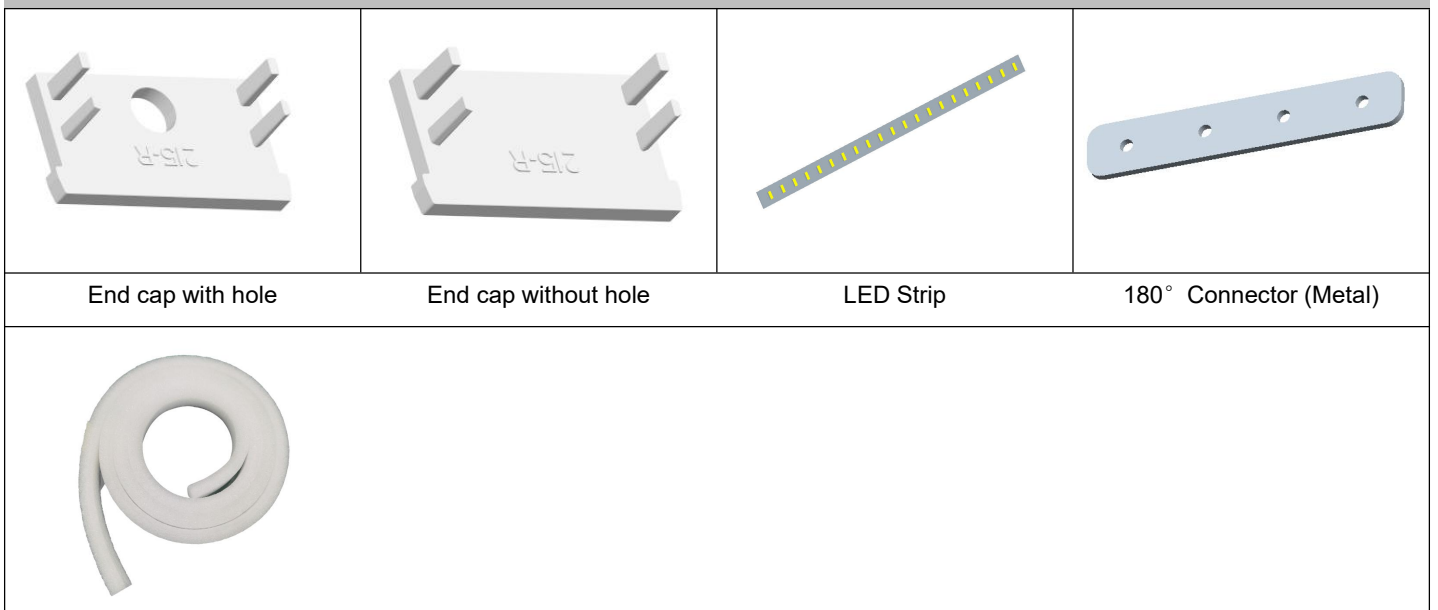

Model : ALP215-RC

Specification

Aluminum Profile	6063-T5
Diffuser	silicone diffuser
Length	2000mm
Weight	0.41kg/m
Max LED Strip Width	20mm
Max Power	18W/m
Beam angle	/
Finish	Silver / Black anodized , Powder coated white / black or other colors
Installation	Recessed

Accessories

Pearl cotton

Steps of Installation

Method 1

1. Install the end caps

2. Install the profile with screws

3. insert the Pearl cotton

4. Plaster on the fixture & drywall

5. Stick the LED strip

6. Press the cover

7. Installation completed

Method 2