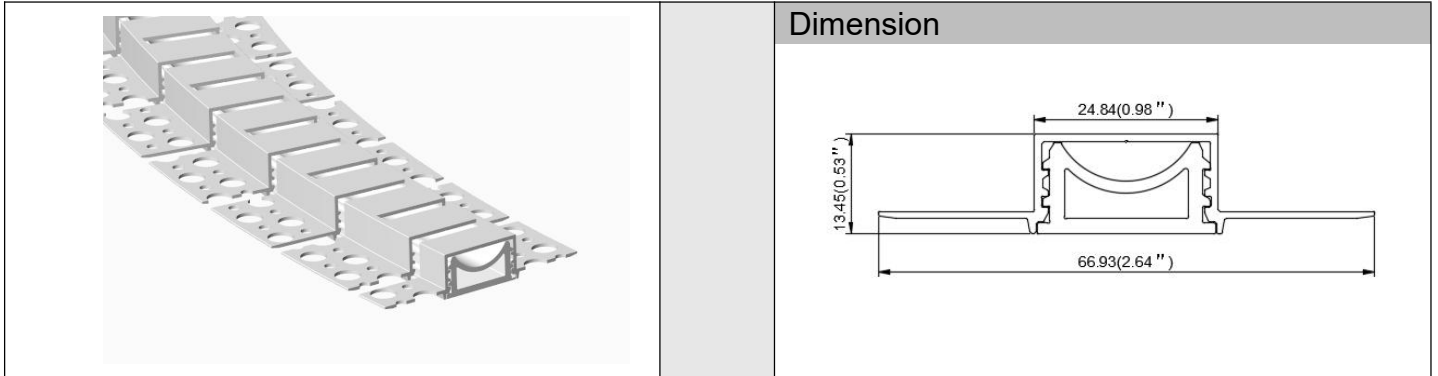

Model : ALP215-RC

Specification

Aluminum Profile	6063-T5
Diffuser	silicone diffuser
Length	2000mm
Weight	0.41kg/m
Max LED Strip Width	20mm
Max Power	18W/m
Beam angle	/
Finish	Silver / Black anodized , Powder coated white / black or other colors
Installation	Recessed

Accessories

Pearl cotton

Steps of Installation

Method 1

1. Install the end caps

2. Install the profile with screws

3. insert the Pearl cotton

4. Plaster on the fixture & drywall

5. Stick the LED strip

6. Press the cover

7. Installation completed

Method 2