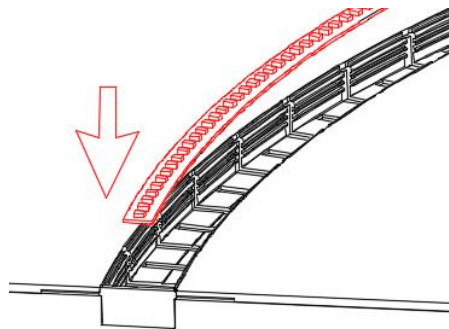

Model : ALP215-RC

Specification

Aluminum Profile	6063-T5
Diffuser	silicone diffuser
Length	2000mm
Weight	0.41kg/m
Max LED Strip Width	20mm
Max Power	18W/m
Beam angle	/
Finish	Silver / Black anodized , Powder coated white / black or other colors
Installation	Recessed

Accessories

Pearl cotton

Steps of Installation

Method 1

1. Install the end caps

2. Install the profile with screws

3. insert the Pearl cotton

4. Plaster on the fixture & drywall

5. Stick the LED strip

6. Press the cover

7. Installation completed

Method 2