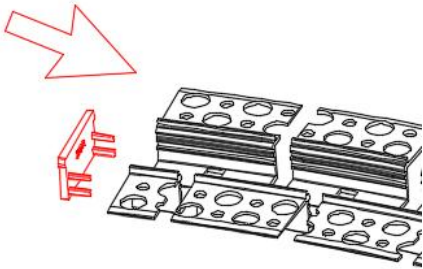

Model : ALP215-RC

Specification

Aluminum Profile	6063-T5
Diffuser	silicone diffuser
Length	2000mm
Weight	0.41kg/m
Max LED Strip Width	20mm
Max Power	18W/m
Beam angle	/
Finish	Silver / Black anodized , Powder coated white / black or other colors
Installation	Recessed

Accessories

Pearl cotton

Steps of Installation

Method 1

1. Install the end caps

2. Install the profile with screws

3. insert the Pearl cotton

4. Plaster on the fixture & drywall

5. Stick the LED strip

6. Press the cover

7. Installation completed

Method 2