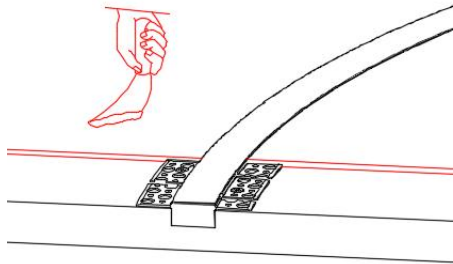

Model : ALP215-RC

Specification

Aluminum Profile	6063-T5
Diffuser	silicone diffuser
Length	2000mm
Weight	0.41kg/m
Max LED Strip Width	20mm
Max Power	18W/m
Beam angle	/
Finish	Silver / Black anodized , Powder coated white / black or other colors
Installation	Recessed

Accessories

Pearl cotton

Steps of Installation

Method 1

1. Install the end caps

2. Install the profile with screws

3. insert the Pearl cotton

4. Plaster on the fixture & drywall

5. Stick the LED strip

6. Press the cover

7. Installation completed

Method 2