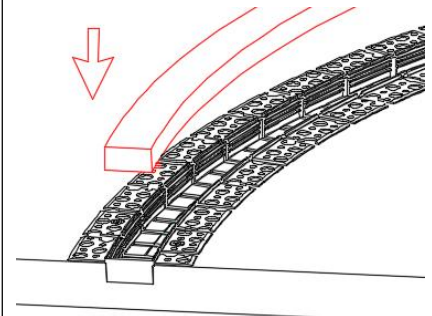

Model : ALP215-RC

Specification

Aluminum Profile	6063-T5
Diffuser	silicone diffuser
Length	2000mm
Weight	0.41kg/m
Max LED Strip Width	20mm
Max Power	18W/m
Beam angle	/
Finish	Silver / Black anodized , Powder coated white / black or other colors
Installation	Recessed

Accessories

Pearl cotton

Steps of Installation

Method 1

1. Install the end caps

2. Install the profile with screws

3. insert the Pearl cotton

4. Plaster on the fixture & drywall

5. Stick the LED strip

6. Press the cover

7. Installation completed

Method 2