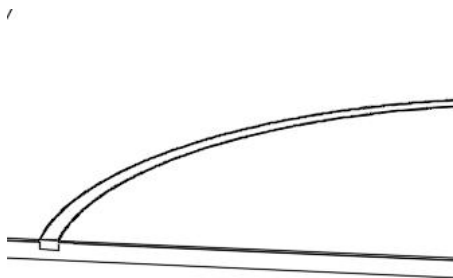

Model : ALP215-RC

Specification

Aluminum Profile	6063-T5
Diffuser	silicone diffuser
Length	2000mm
Weight	0.41kg/m
Max LED Strip Width	20mm
Max Power	18W/m
Beam angle	/
Finish	Silver / Black anodized , Powder coated white / black or other colors
Installation	Recessed

Accessories

Pearl cotton

Steps of Installation

Method 1

1. Install the end caps

2. Install the profile with screws

3. insert the Pearl cotton

4. Plaster on the fixture & drywall

5. Stick the LED strip

6. Press the cover

7. Installation completed

Method 2