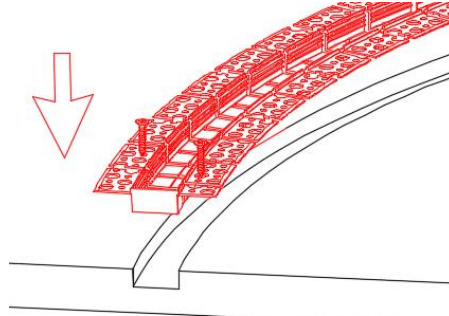

Model : ALP215-RC

Specification

Aluminum Profile	6063-T5
Diffuser	silicone diffuser
Length	2000mm
Weight	0.41kg/m
Max LED Strip Width	20mm
Max Power	18W/m
Beam angle	/
Finish	Silver / Black anodized , Powder coated white / black or other colors
Installation	Recessed

Accessories

Pearl cotton

Steps of Installation

Method 1

1. Install the end caps

2. Install the profile with screws

3. insert the Pearl cotton

4. Plaster on the fixture & drywall

5. Stick the LED strip

6. Press the cover

7. Installation completed

Method 2