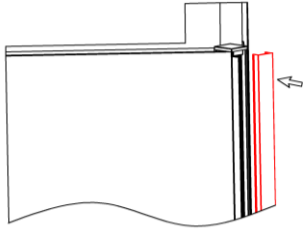

### Dimension

### Specification

Aluminum Profile	6063-T5
Diffuser	PC diffused cover
Length	2000mm / 2500mm / 3000mm
Weight	0.329kg/m
Max LED Strip Width	10mm
Max Power	12W/m
Beam angle	100°
Finish	Silver / Black anodized , Powder coated white / black or other colors
Installation	Recessed

### Steps of Installation

1. Click the end caps

2. Mounting the profile

3. Plaster on the fixture & drywall

4. Painting on the fixture & drywall

5. Stick the LED strip

6. Click the diffused cover

7. Installation completed