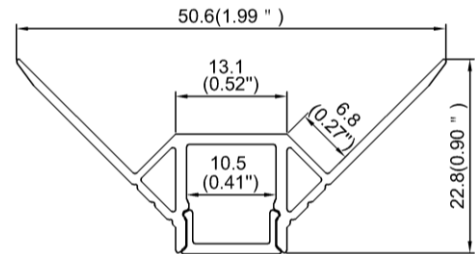

### Dimension

### Specification

Aluminum Profile	6063-T5
Diffuser	PC diffused cover
Length	2000mm / 2500mm / 3000mm
Weight	0.329kg/m
Max LED Strip Width	10mm
Max Power	12W/m
Beam angle	100°
Finish	Silver / Black anodized , Powder coated white / black or other colors
Installation	Recessed