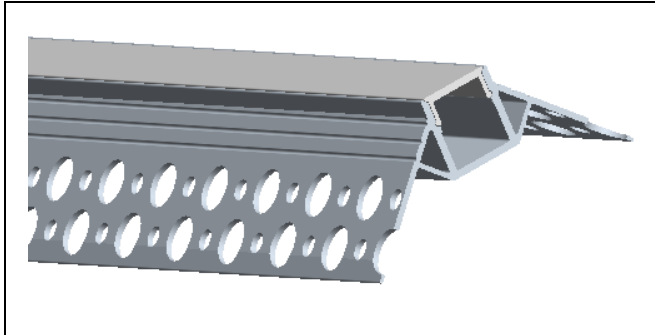

Model : ALP070-R

### Dimension

### Specification

Aluminum Profile	6063-T5
Diffuser	PC diffused cover
Length	2000mm / 2500mm / 3000mm
Weight	0.329kg/m
Max LED Strip Width	10mm
Max Power	12W/m
Beam angle	100°
Finish	Silver / Black anodized , Powder coated white / black or other colors
Installation	Recessed