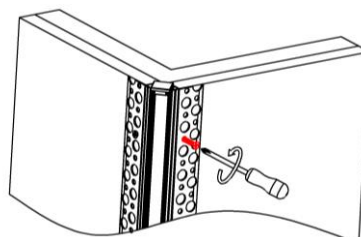

### Specification

Aluminum Profile	6063-T5
Diffuser	PC diffused cover
Length	2000mm / 2500mm / 3000mm
Weight	0.329kg/m
Max LED Strip Width	10mm
Max Power	12W/m
Beam angle	100°
Finish	Silver / Black anodized , Powder coated white / black or other colors
Installation	Recessed

### Accessories

End Cap With Hole(ABS)

End Cap Without Hole(ABS)

LED Strip

### Steps of Installation

1. Click the end caps

2. Mounting the profile

3. Plaster on the fixture & drywall

4. Painting on the fixture & drywall

5. Stick the LED strip

6. Click the diffused cover

7. Installation completed