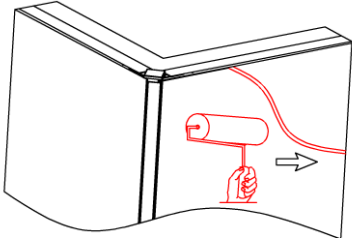

### Specification

Aluminum Profile	6063-T5
Diffuser	PC diffused cover
Length	2000mm / 2500mm / 3000mm
Weight	0.329kg/m
Max LED Strip Width	10mm
Max Power	12W/m
Beam angle	100°
Finish	Silver / Black anodized , Powder coated white / black or other colors
Installation	Recessed

### Accessories

End Cap With Hole(ABS)

End Cap Without Hole(ABS)

LED Strip

### Steps of Installation

1. Click the end caps

2. Mounting the profile

3. Plaster on the fixture & drywall

4. Painting on the fixture & drywall

5. Stick the LED strip

6. Click the diffused cover

7. Installation completed