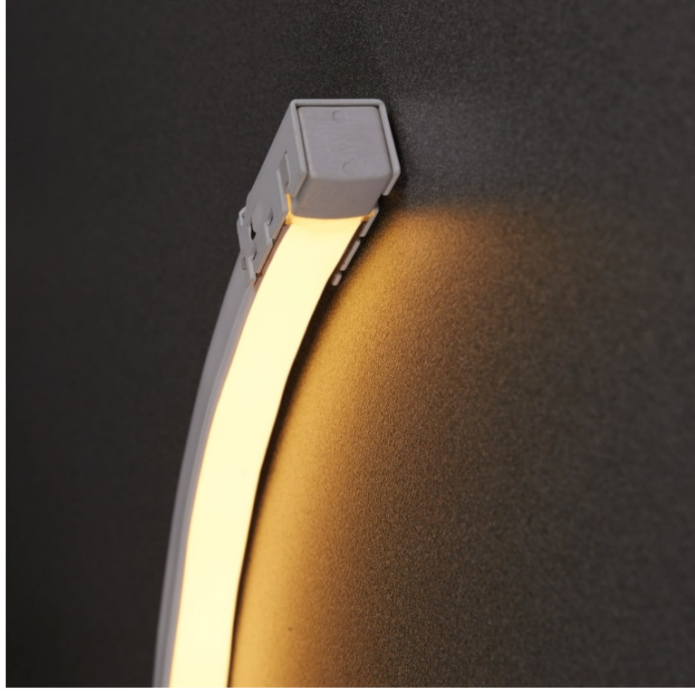

WH120 1616mm Neon LED Flex

TYPE:	16mm x16mm Neon LED Flex
Light Source:	10W Per meters or Custom wattage
Voltage:	DC24V
LED Qty /M:	10W:108 Pcs
Min. Cutting:	6 LEDs / 5.55m
Colour Temperature/CRI:	2700K-5000K
Working Mode:	Constant Voltage or Constant Current
Beam Angle:	160 Degrees
Height:	16mm
Width:	16mm
Material:	PVC
Colours:	Warm white, CoolWhite /Red /Green /Blue /Amber /Pink /Purple. RGB
CRI /SDCM:	Ra≥80, SDCM<5; Ra≥90, SDCM<3 (custom-made)
Bending Direction:	Vertical /Horizontal Bending
Bending Diameter:	12cm
Lumen Package:	3000K, 400lm per meters
IP:	67
Dimmable:	Non-dimmable , TRIAC Dimming,1-10V and Dali dimmable Upon Request only