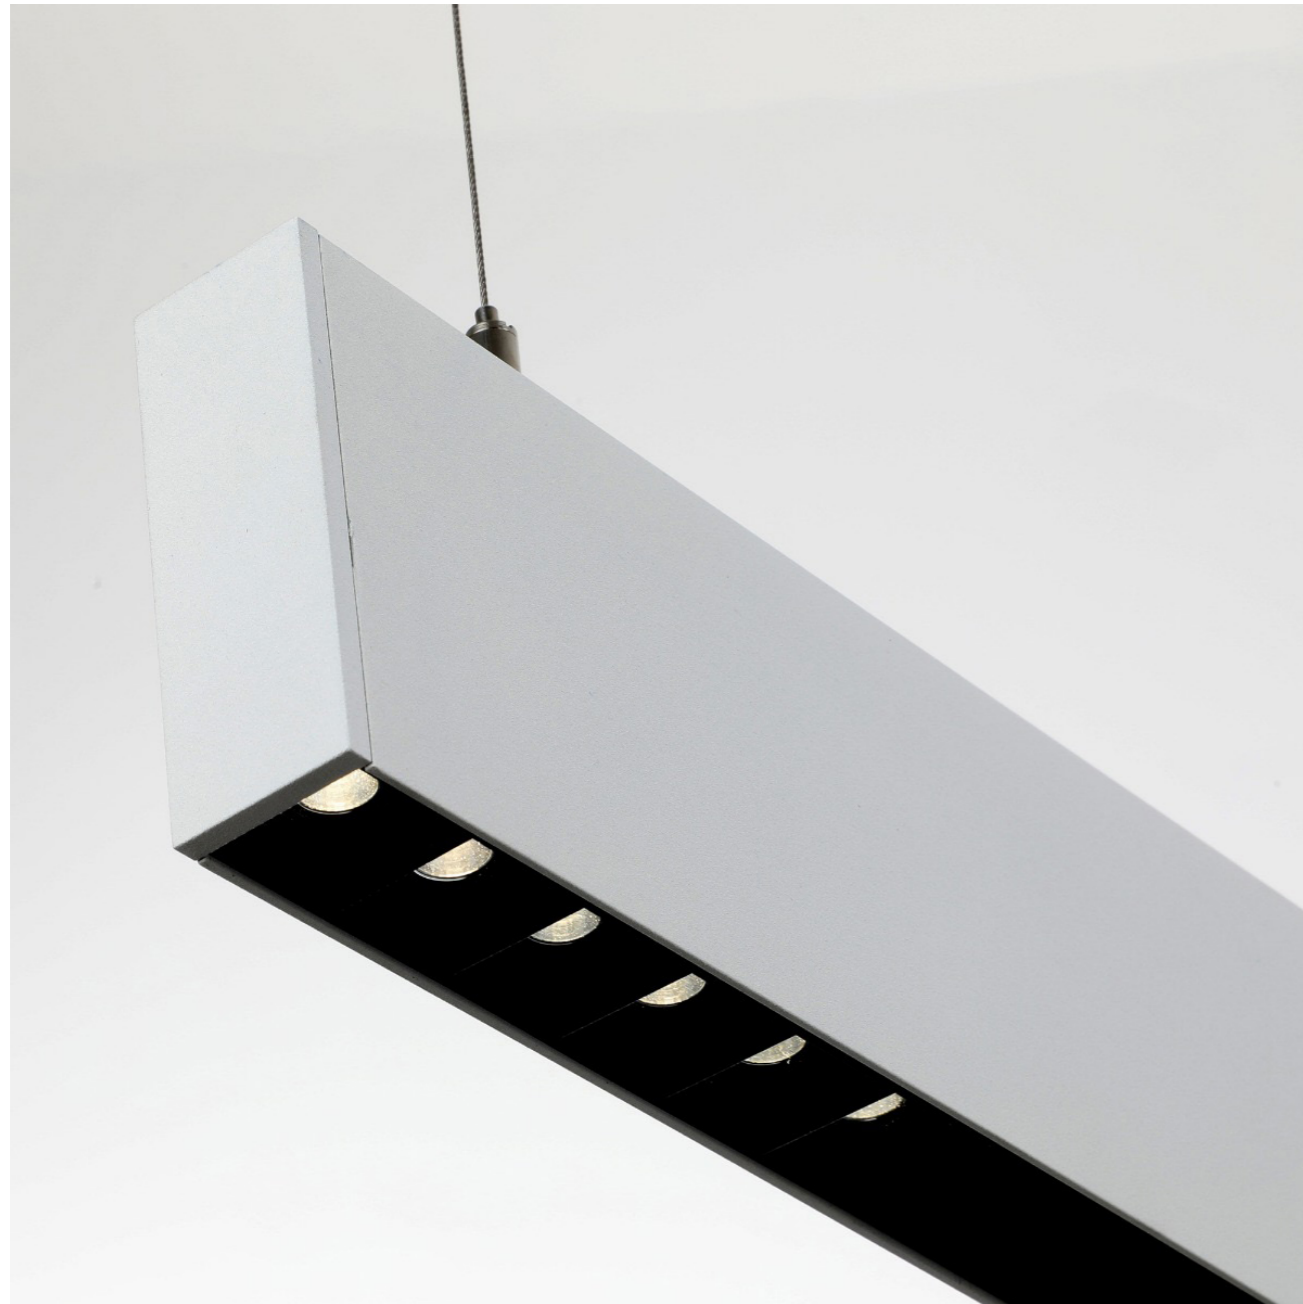

## Endless Slim 34100 Architectural Pendant Light

Product Code	LUL-SL-34100-A
Profile Options	Direct
Size	34mm x 100mm
Dimension	1126mm, 1700mm, 2260mm, 2550mm, 3100mm
Direct Illumination	30W, 30W, 60W, 68W, 83W
Lumens	110lm Per wattage
Power Factor	>0.90
Dimmable Option	Non-Dimmable, 1-10V Dimming, TRIDONIC DALI Dimmable
Voltage	240V
Beam Angle	90°
Colour Deviation	SDCM≤3
UGR	<17
IP	20 or 40
Colour Temperature	2700K, 3000K, 4000K
LED Chips	SAMSUNG CRI82 or CRI 92
Average Rated Life	50,000 hours
Material	Aluminum alloy 6063
Color	Textured Black, Textured White or Custom colour
Warranty	5 Years
Certifications	SAA, C-tick, CE, RoHS