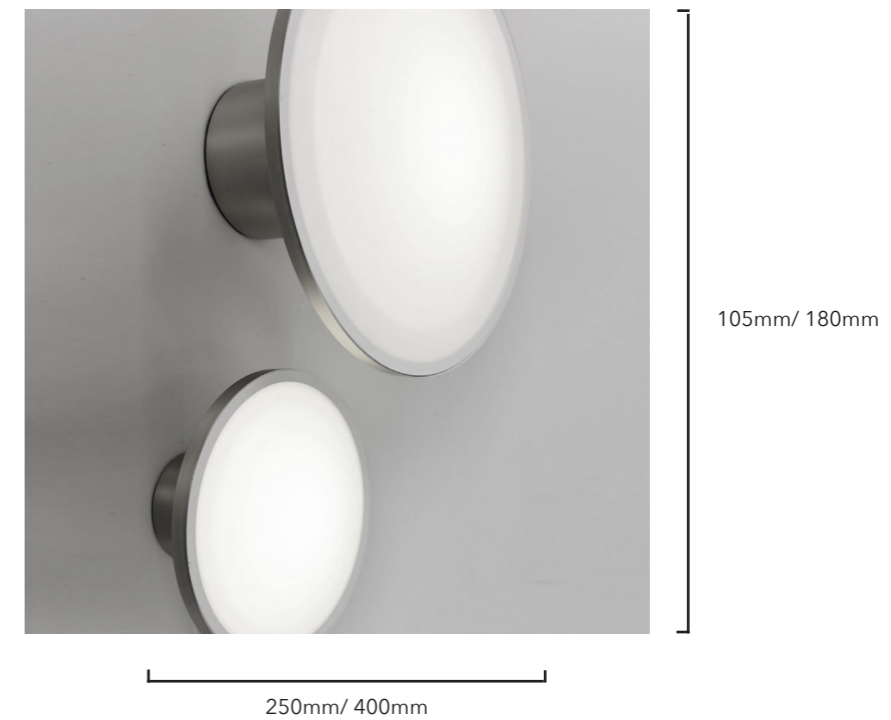

Simbolo Wall

Product Code	LUW8231
Dimension	Small: D250mm*105mm, Large: D400mm*180mm
Power & Light Source	LED build in 9W
Material	Steel, Acrylic
Weight (kg)	TBC
Color	Brushed Gold
Code	B
Lumens	90lm per wattage
Colour Temperature	Warm White 3000K
Dimmable	Non-dimmable or TRIAC as standard, 1-10V and Dali dimmable Upon Request Only
Standard Lead Time If Not In Stock: 6 - 10 Weeks	

Simbolo Wall