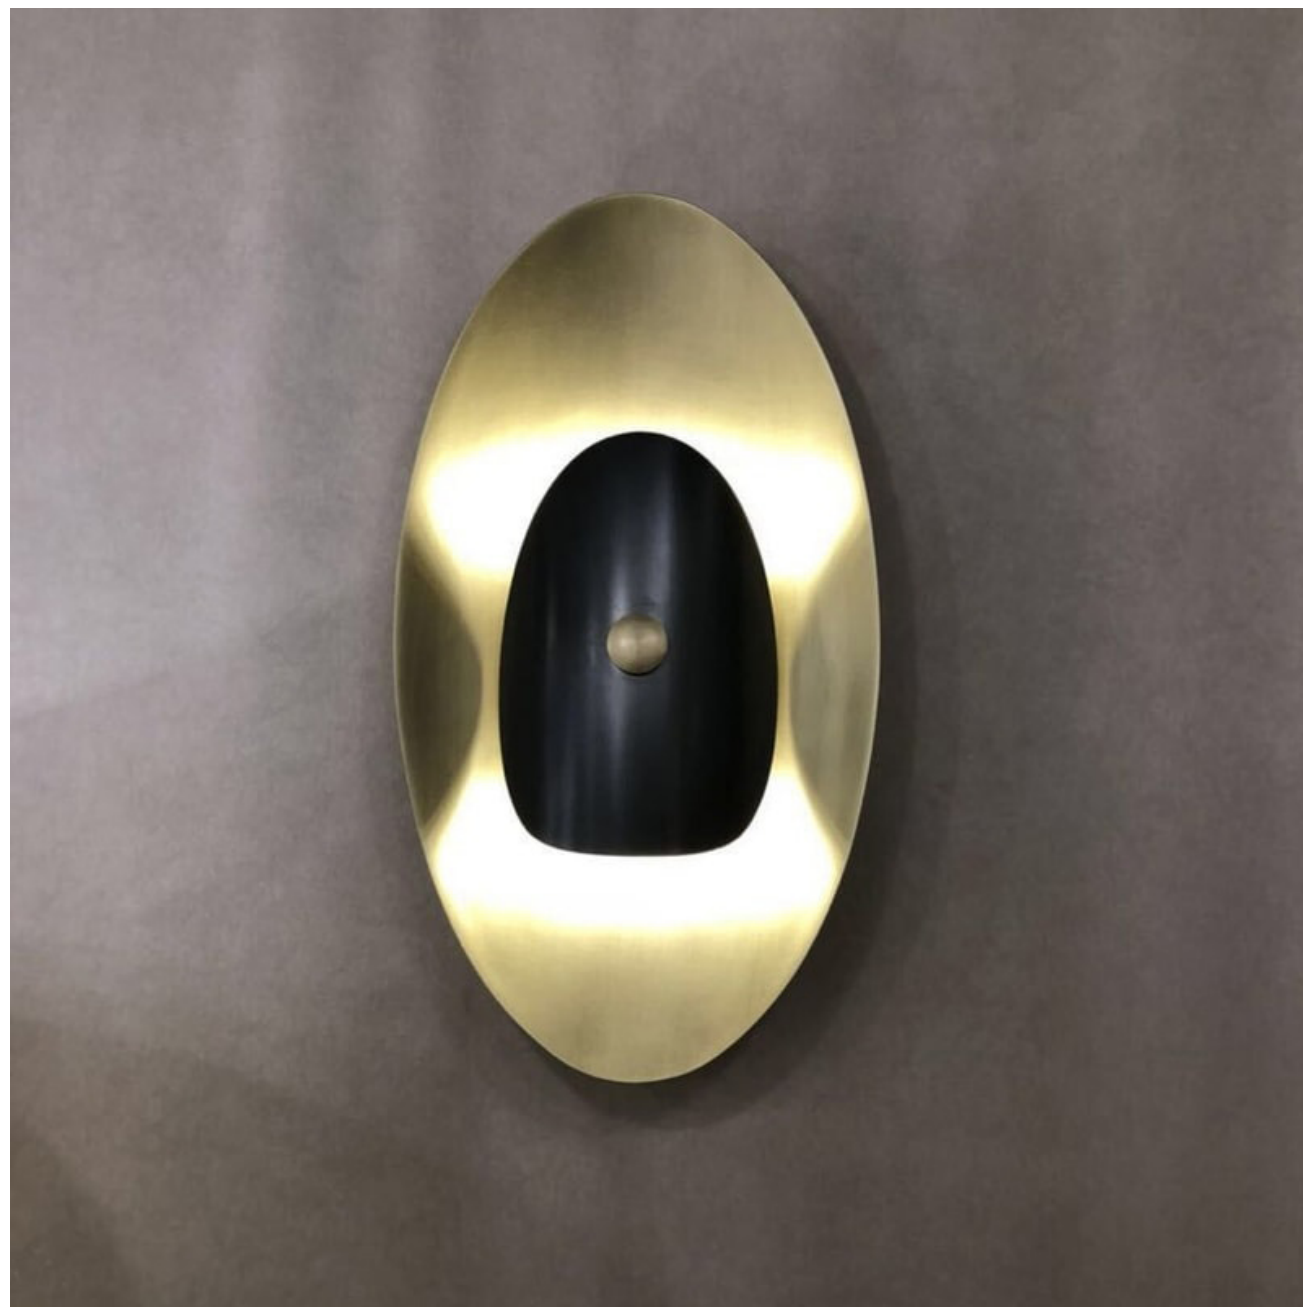

Art Deco Brass Wall

Product Code	LU93243-N
Dimension	W200mm x H370mm. Custom size available
Power & Light Source	1 x G9 LED Bulb (Included)
Material	Brass
Weight (kg)	TBC
Color	Brass or Custom Colours Upon Request
Code	N