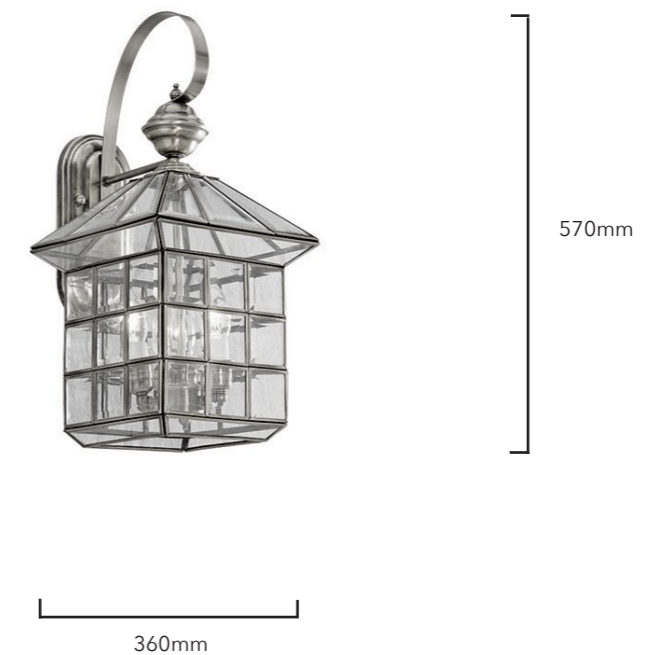

## Reims -6 Brass Outdoor Large Lantern Wall lamp

Product Code	LUW-Reims-068-Brass
Dimension	W360mm H570mm
Power & Light Source	1 x E14 LED Blub ( Not Included)
Material	Brass, Glass
Weight (kg)	TBC
Color	Brass, Black or Custom Colours Upon Request
Standard Lead Time If Not In Stock: 6 - 10 Weeks	

Reims -6 Brass Outdoor Large Lantern Wall lamp