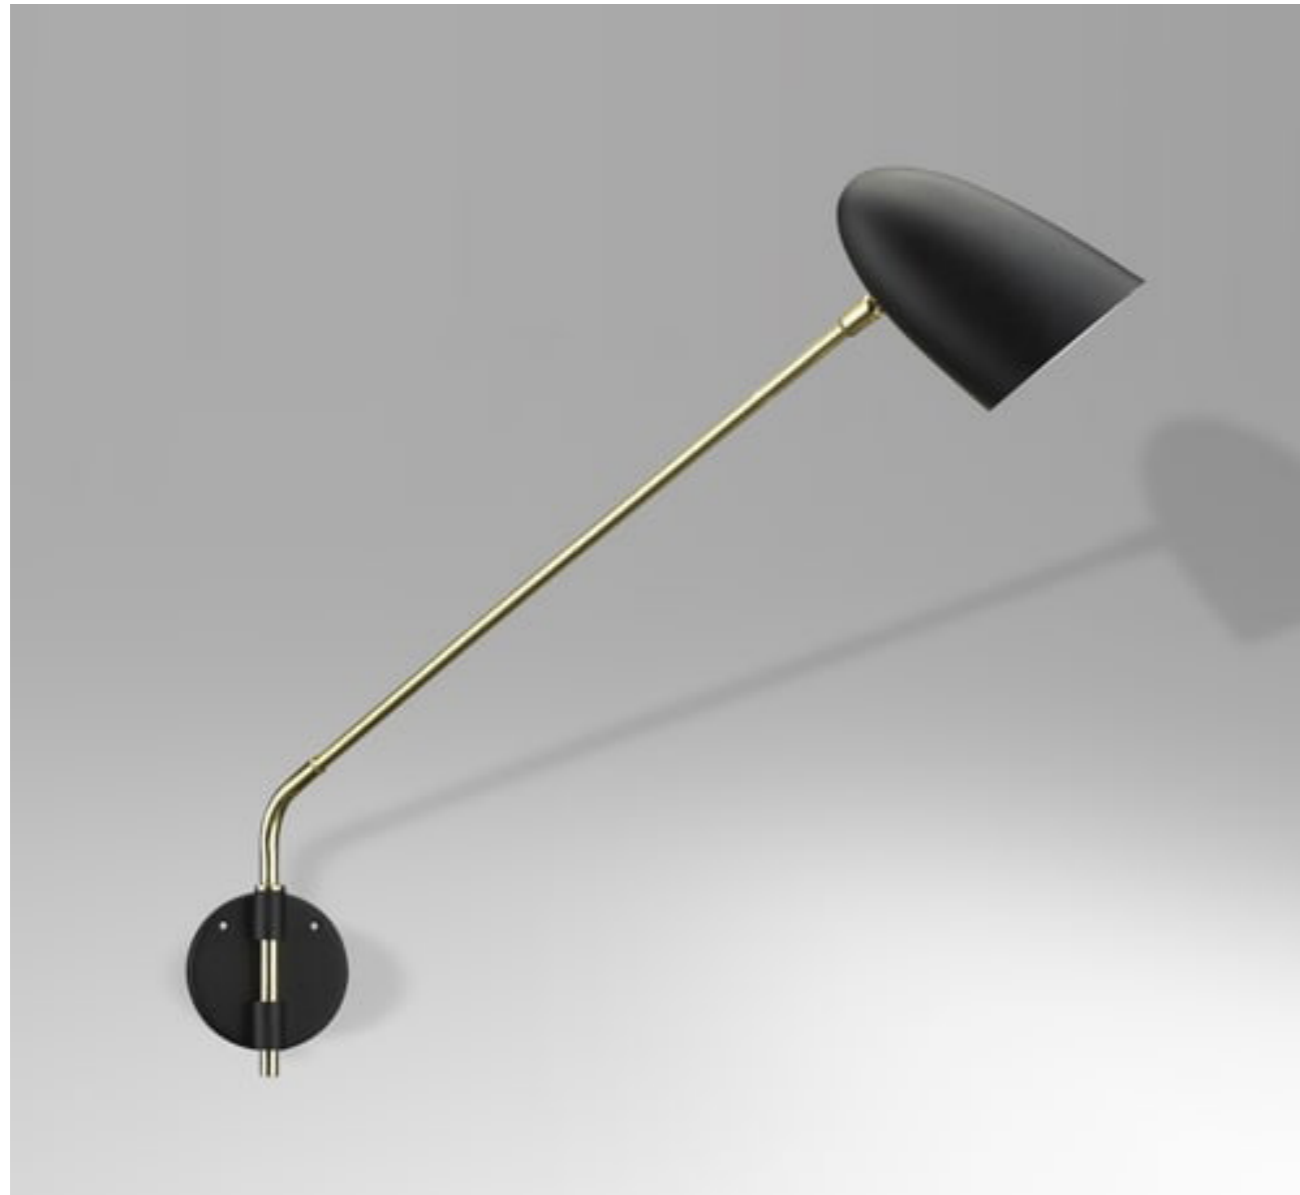

## Serge Mouille Wall Lamp - Cocotte Replica

Product Code	LUW-W0004(L)
Dimension	D540mm x H640mm
Power & Light Source	1 x E14 LED Blub ( Not Included)
Material	Carbon Steel
Weight (kg)	TBC
Color	Brass + Black or Custom Colours Upon Request
Code	D
Standard Lead Time If Not In Stock: 6 - 8 Weeks	