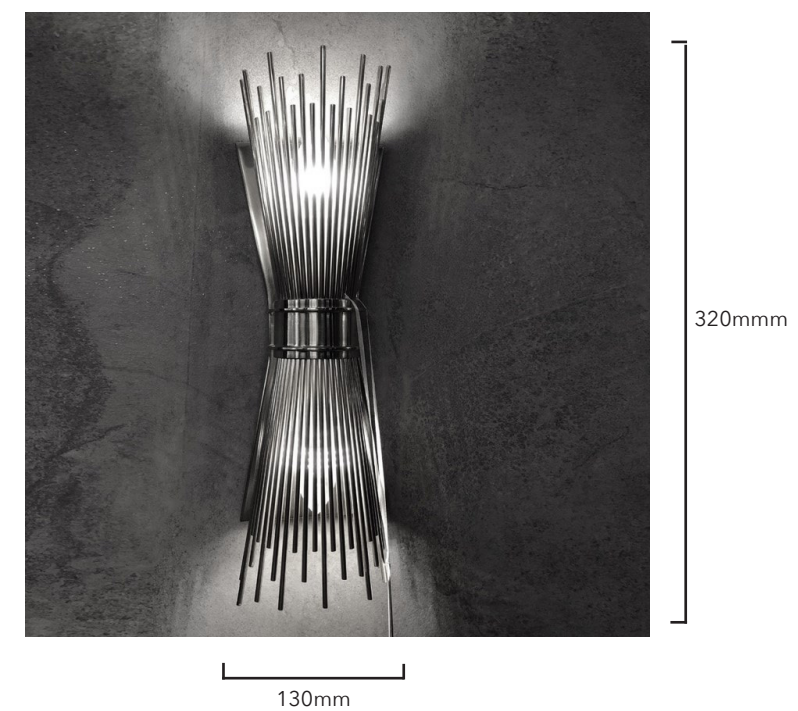

Dual Cane Brass Wall

Product Code	LUW83124-N
Dimension	130mm x 110mm x 320mm. Custom size available
Power & Light Source	2 x E14 LED Blub (Included)
Material	Brass
Weight (kg)	TBC
Color	Brass. Custom Colours Upon Request
Code	N
Standard Lead Time If Not In Stock: 6 - 10 weeks	

Dual Cane Brass Wall