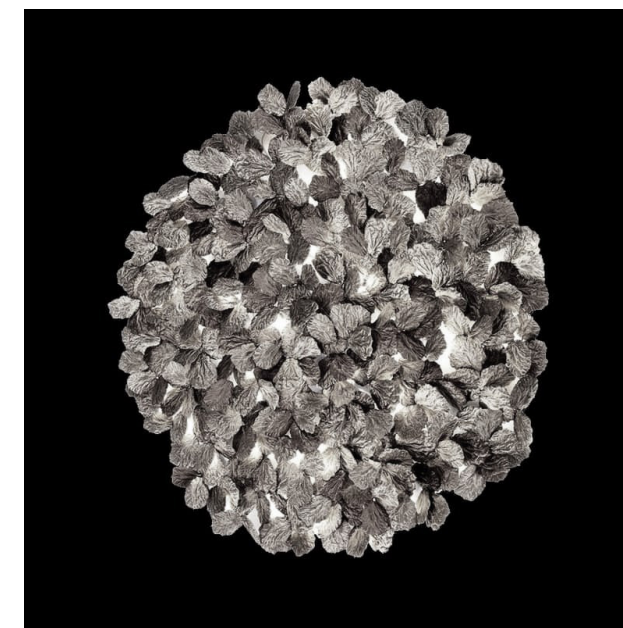

Gold Leaf Handcraft Wall Round

Product Code	LUW-GL-Wall-Round
Dimension	1100mm*H250mm. Custom size available
Power & Light Source	1 x G9 LED Blub (Included)
Material	Aluminium
Weight (kg)	TBC
Color	Brass. Custom Colours Upon Request
Code	Y
Standard Lead Time If Not In Stock: 6 - 10 weeks	

1100mm