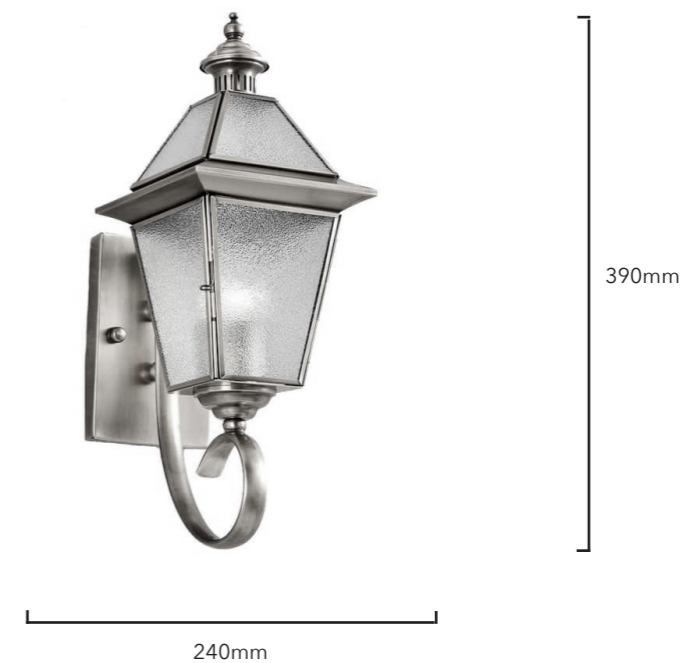

## Reims -4 Brass Outdoor Lantern Wall lamp

Product Code	LUW-Reims-1809C
Dimension	W240mm H390mm
Power & Light Source	1 x E27 LED Blub ( Included)
Material	Brass ,Glass
Weight (kg)	TBC
Color	Brass, Black
Standard Lead Time If Not In Stock: 6 - 8 weeks	

Reims -4 Brass Outdoor Lantern Wall lamp