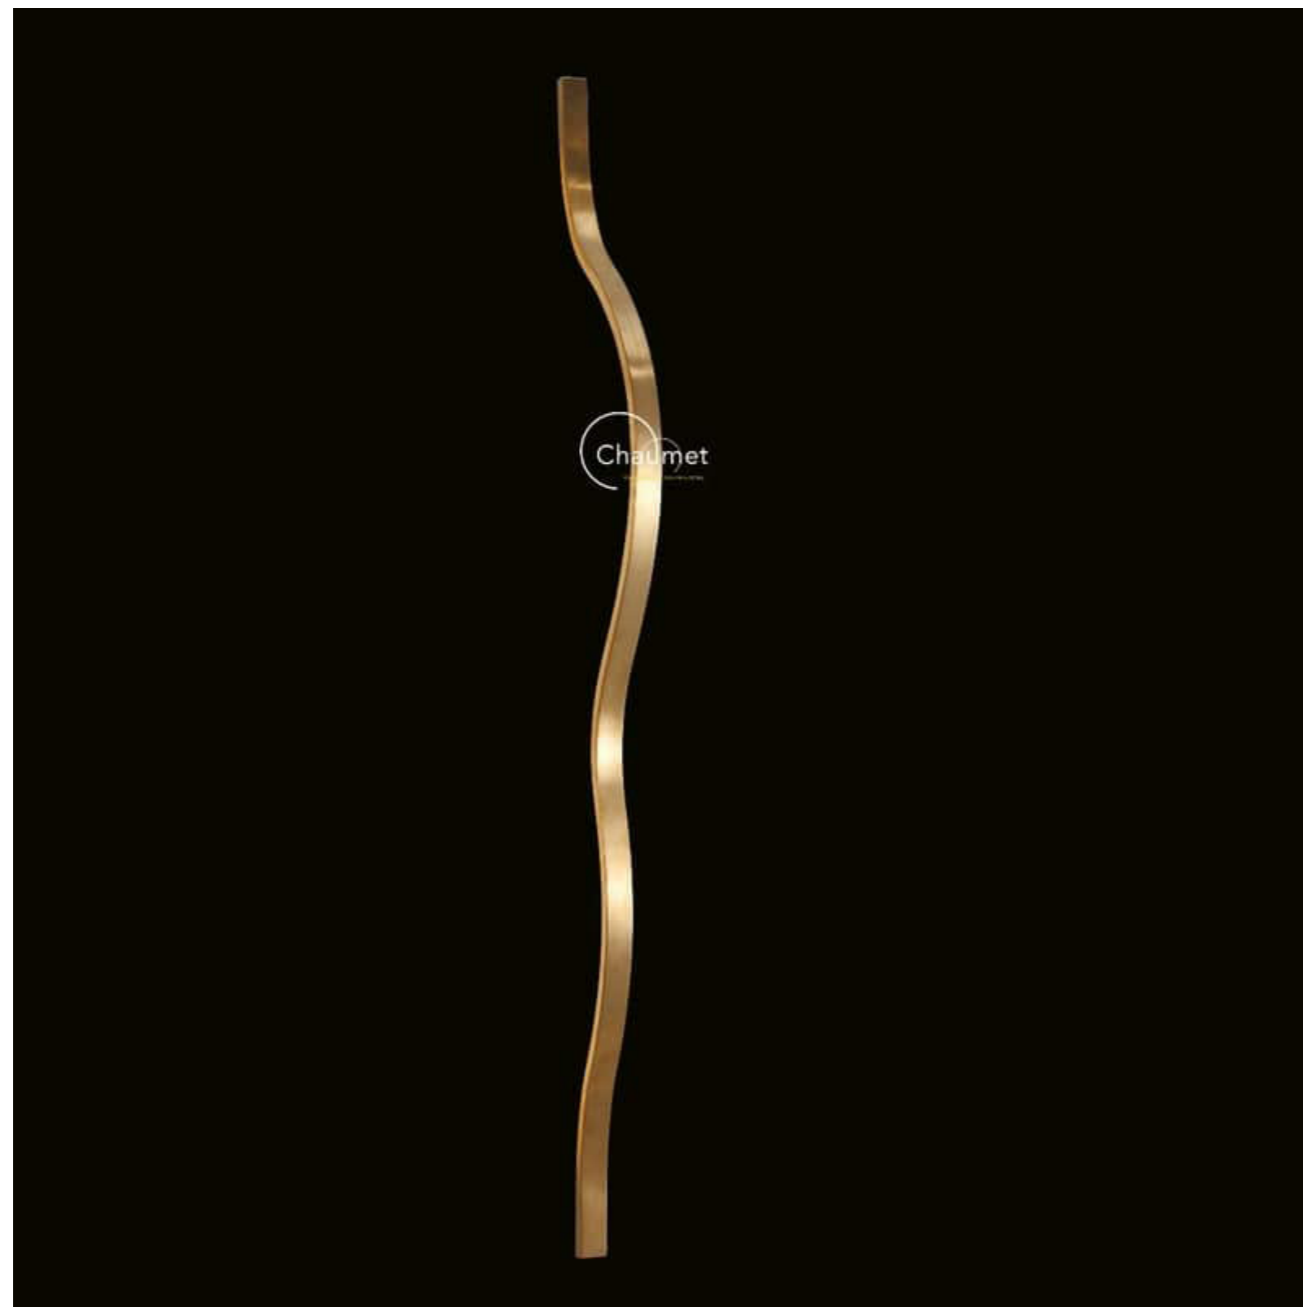

Lacquer Wall

Product Code	LUW1802C-1500
Dimension	Small: L1500mm x W36mm x H222mm, Large: L1800mm x W36mm x H263mm
Power & Light Source	Small LED Build in 3014 17W, Large LED Build in 3014 20W
Material	Stainless Steel
Weight (kg)	TBC
Color	Titanium Gold, Rose Gold, Black. Custom Colours Upon Request
Code	W23
Lumens	90lm Per Wattage
Colour Temperature	Warm White, Customized colour temperature upon request
Dimmable	Non-dimmable or TRACI as standard, 1-10V and Dali dimmable Upon Request only
Drop Length (mm)	1500mm or custom length
Standard Lead Time If Not In Stock: 6 - 10 weeks	