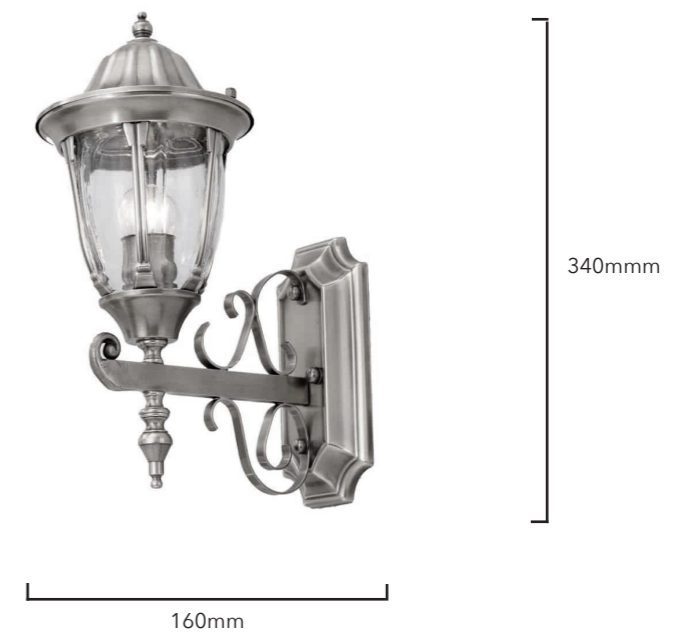

Reims -1 Brass Outdoor Wall lamp

Product Code	LUW-Reims-25
Dimension	W160 H340mm
Power & Light Source	1 x E27 LED Blub (Not Included)
Material	Brass and Glass
Weight (kg)	TBC
Color	Brass Black or Custom Colours Upon Request
Standard Lead Time If Not In Stock: 6 - 8 weeks	

Reims -1 Brass Outdoor Wall lamp