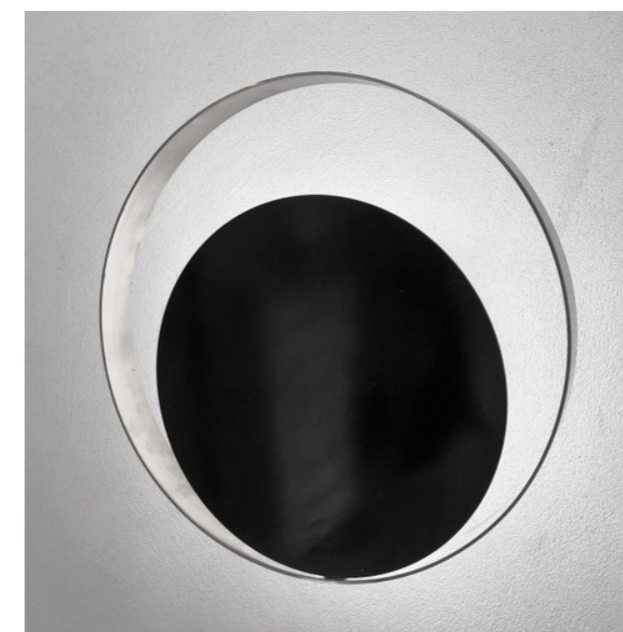

## Lunar Wall

Product Code	LUW1386A-4
Dimension	W400mm
Power & Light Source	LED Build in 3014 15w
Material	Stainless Steel
Weight (kg)	TBC
Color	Brass + Black or Custom Colours Upon Request
Code	W23
Lumens	90lm Per Wattage
Colour Temperature	Warm White, Customized colour temperature upon request
Dimmable	Non-dimmable, or TRIAC as standard, 1-10V and Dali dimmable Upon Request only
Standard Lead Time If Not In Stock: 6 - 8 weeks	

400mm