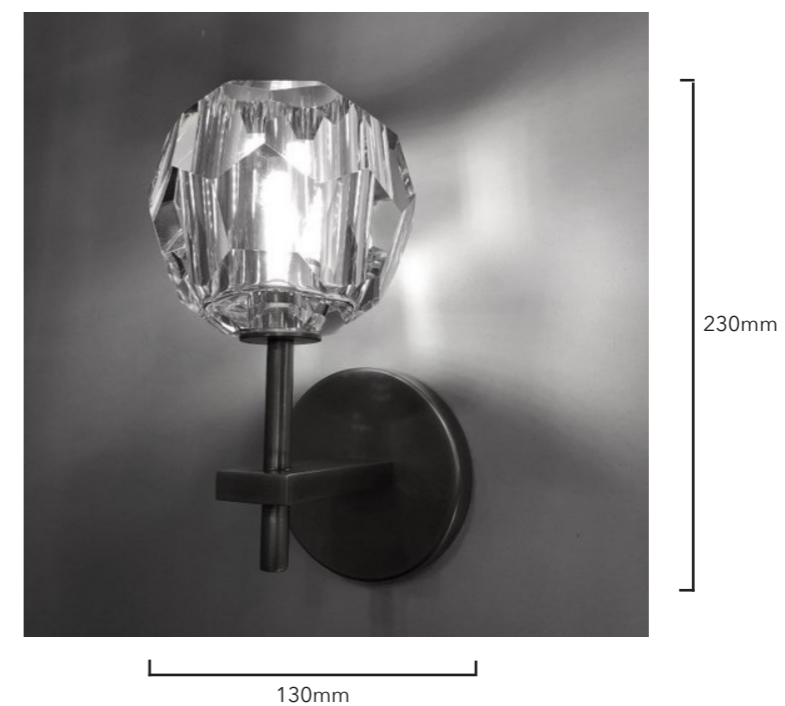

Clairvoyance Brass Wall - Single

Product Code	LUW93178-1-N
Dimension	130mm x 160mm x 230mm. Custom size available
Power & Light Source	1 x G9 LED Bulb (Included)
Material	Brass
Weight (kg)	TBC
Color	Brass. Custom Colours Upon Request
Code	Y
Standard Lead Time If Not In Stock: 6 - 10 weeks	

Clairvoyance Brass Wall - Single