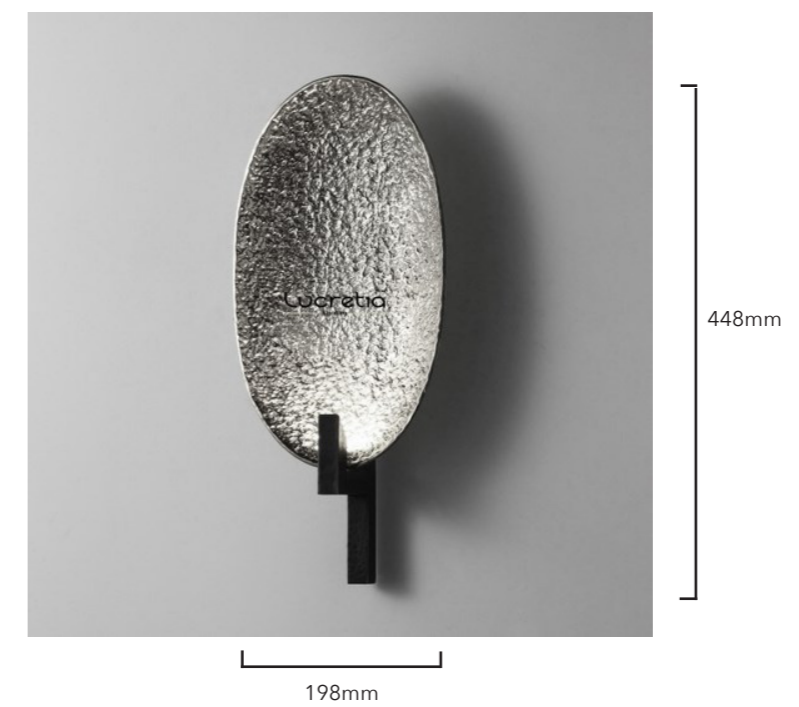

## Ovu Wall lamp

Product Code	LUW3039
Dimension	L198mm*84mm*H448mm
Power & Light Source	1 x G9 LED Blub ( Included)
Material	Brass
Weight (kg)	TBC
Color	Brass or Custom Colours Upon Request
Code	Y
Standard Lead Time If Not In Stock: 6 - 8 weeks	

Ovu Wall lamp