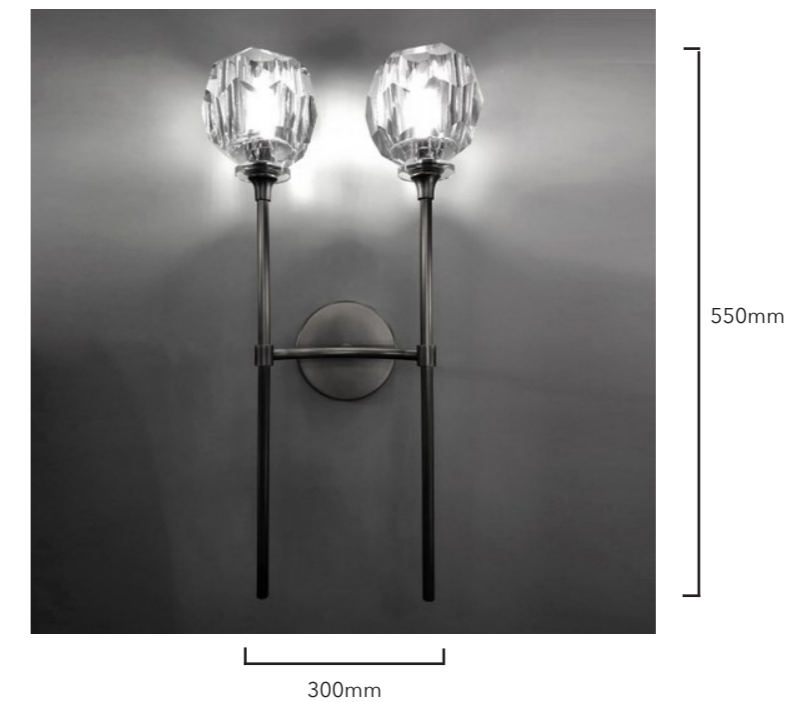

Clairvoyance Brass Wall -Dual

Product Code	LUW93178-2-N
Dimension	300mm x 170mm x 550mm. Custom size available
Power & Light Source	2 x G9 LED Bulb (Included)
Material	Brass
Weight (kg)	TBC
Color	Brass or Custom Colours Upon Request
Code	Y
Standard Lead Time If Not In Stock: 6 - 10 weeks	

Clairvoyance Brass Wall -Dual