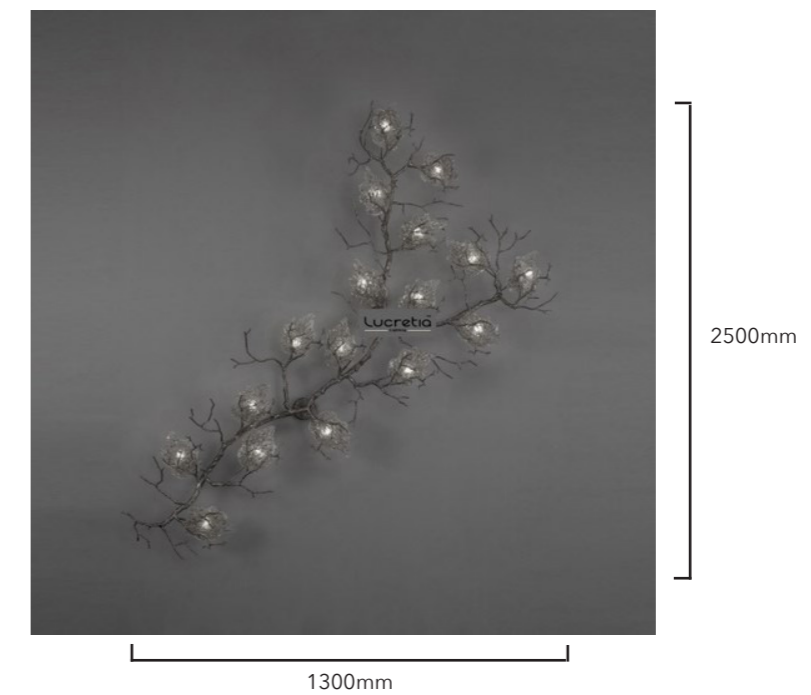

Labyrinth Brass Wall L

Product Code	LUW2737-L
Dimension	1300mm x 2500mm x 30mm. Custom size available
Power & Light Source	1 x G9 LED Blub (Included)
Material	Brass, Crystals
Weight (kg)	TBC
Color	Brass, Clear or Custom Colours Upon Request
Code	Y
Standard Lead Time If Not In Stock: 6 - 10 weeks	

Labyrinth Brass Wall L