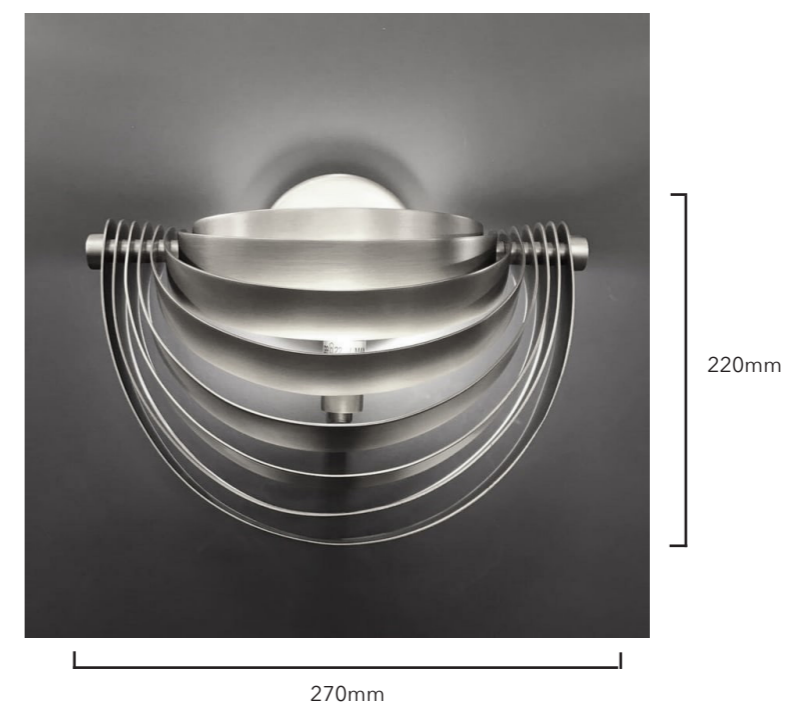

## Sphere Brass Wall

Product Code	LUW83082-N
Dimension	270mm x 140mm x 220mm. Custom size available
Power & Light Source	1 x G9 LED Bulb ( Included)
Material	Brass
Weight (kg)	TBC
Color	Brass. Custom Colours Upon Request
Code	N
Standard Lead Time If Not In Stock: 6- 10weeks	

Sphere Brass Wall