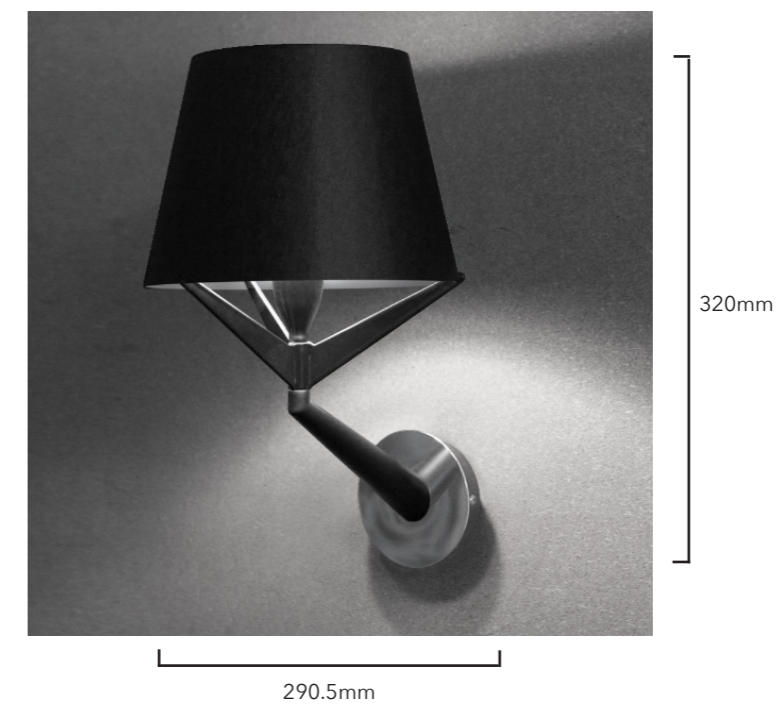

Replica S71 Wall lamp

Product Code	LUW0622-S-B
Dimension	290.5mm X 200mm X 320mm
Power & Light Source	1 x E27 LED Bulb (Not Included)
Material	Fabric + Metal
Weight (kg)	TBC
Color	Gold or Custom Colours Upon Request
Code	A
Standard Lead Time If Not In Stock: 6- 10weeks	

Replica S71 Wall lamp