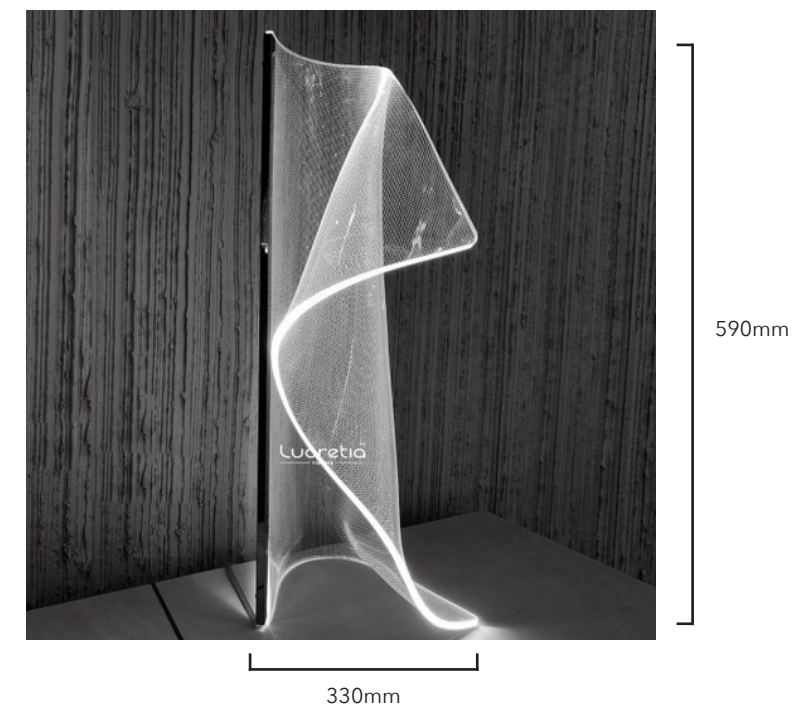

Silken Table - A

Product Code	LUT1818C-3A
Dimension	L330*W220*H590mm
Power & Light Source	LED 7W Build In
Material	Stainless Steel, Light Guide Plate
Color	Chrome, Rose Gold or Custom Colours Upon Request
Code	W
Weight (kg)	TBC
Dimmable	Depends on Globe Type
Lumens	90lm Per Wattage
Colour Temperature	Warm White, Customized colour temperature upon request
Standard Lead Time If Not In Stock: 6-8 weeks	

Silken Table - A