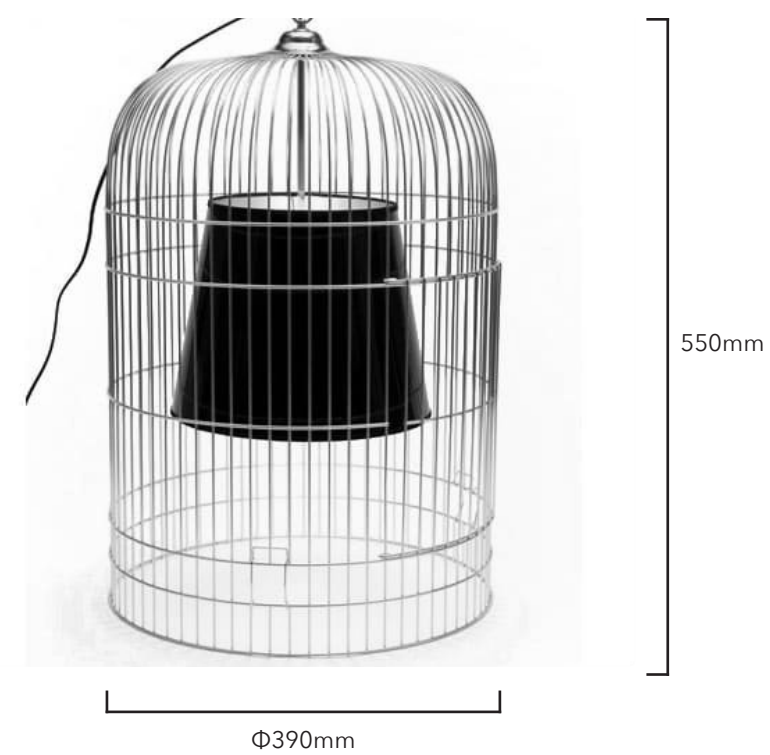

Sunset Table Lamp

Product Code	LUT20340-1-450-S
Dimension	Φ390mm x H550mm
Power & Light Source	1 x E27 LED Blub (Not Included)
Material	Metal
Color	Gold or Custom Colours Upon Request
Weight (kg)	TBC
Code	B
Dimmable	Depends on Globe Type
Finish	Automobile Paint Backing
Standard Lead Time If Not In Stock: 6-8 weeks	

Sunset Table Lamp