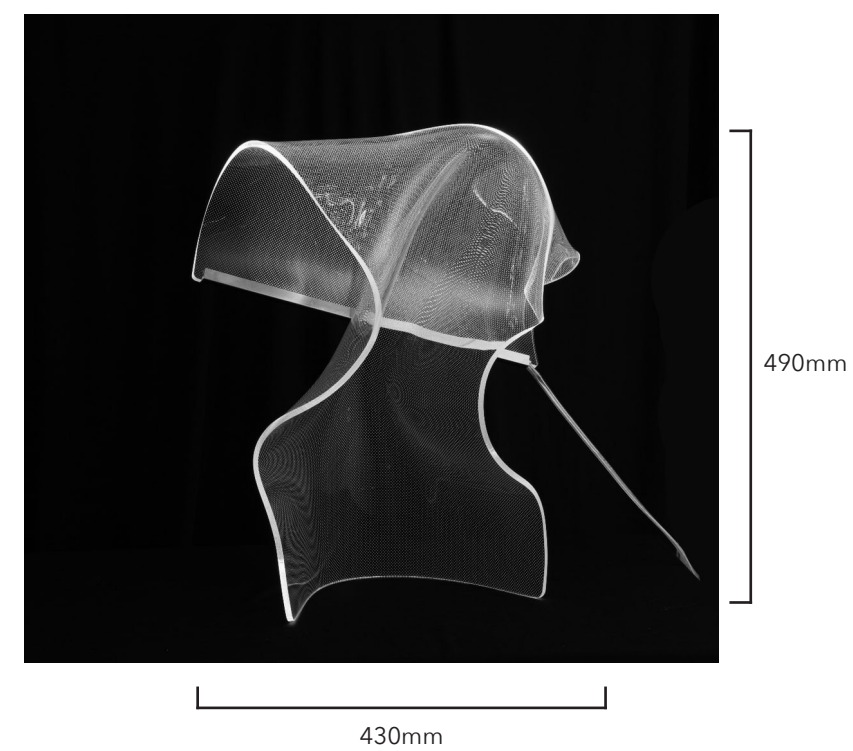

Silken Table - C

Product Code	LUT1818C-4A
Dimension	L430*W300*H490mm
Power & Light Source	LED 5W Build In
Material	Stainless Steel, Light Guide Plate
Color	Chrome, Rose Gold or Custom Colours Upon Request
Weight (kg)	TBC
Code	W
Dimmable	Depends on Globe Type
Lumens	90lm per Wattage
Colour Temperature	Warm White, Customized colour temperature upon request
Standard Lead Time If Not In Stock: 6-8 weeks	

Silken Table - C