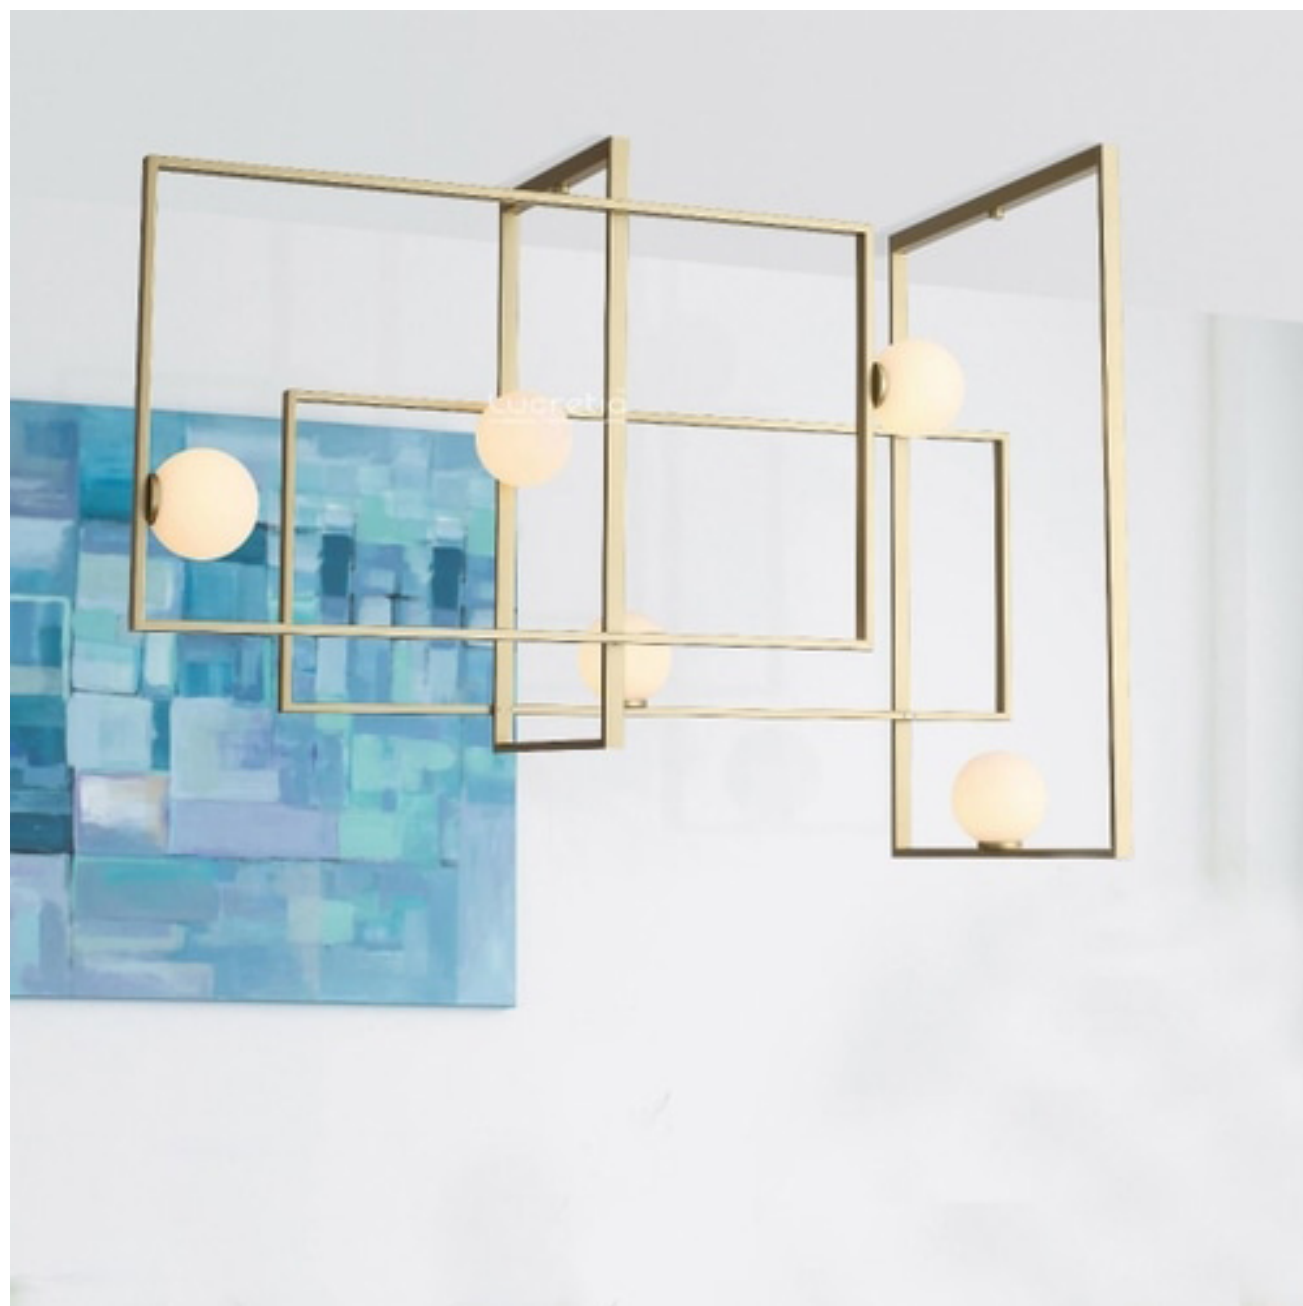

Mondrian Glass Chandelier

Product Code	LUP-DR-V
Dimension	L1600*W685*H1050mm. Custom size available
Power & Light Source	5 x G9 LED Blub (Included)
Material	Carbon Steel + Glass
Color	Gold + White, Black+ White. Custom Colours Upon Request
Code	B
Weight (kg)	TBC
Standard Lead Time If Not In Stock: 6-10 weeks	