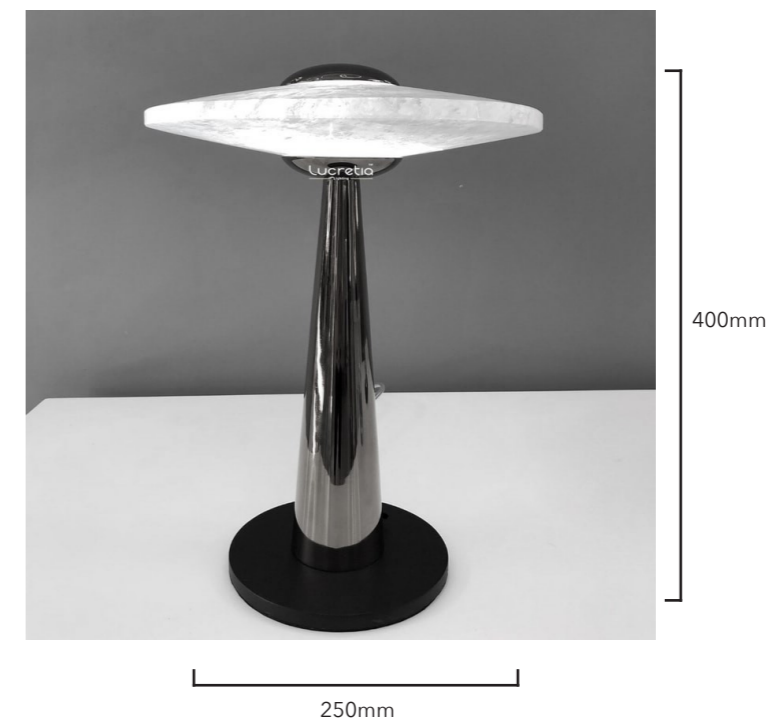

## Babylon Table lamp

Product Code	LUT6046-1
Dimension	D250mm H400mm
Power & Light Source	LED 1*5W Build In
Material	Stainless Steel, Crystals
Color	Rose Gold or Custom Colours Upon Request
Code	W1
Weight (kg)	TBC
Dimmable	Depends on Globe type
Standard Lead Time If Not In Stock: 6-10 weeks	

Babylon Table lamp