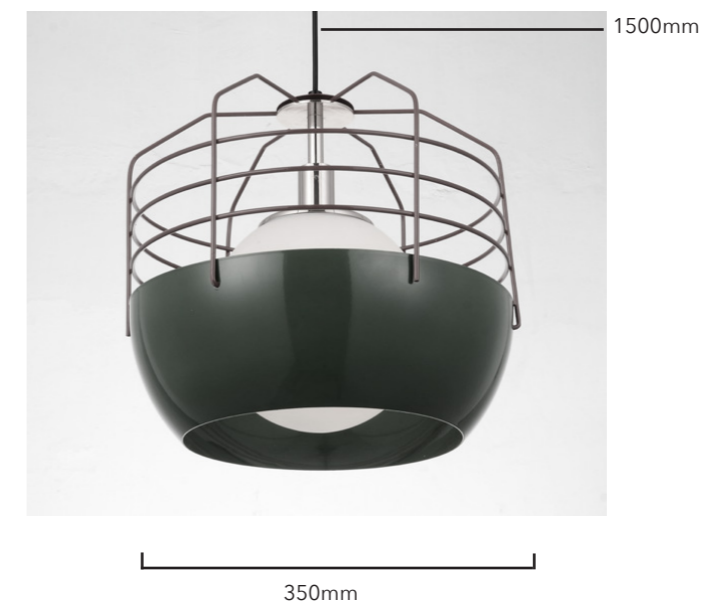

Replica Bluff Cty Pendant lamp - Large

Product Code	LUP8038-1L
Dimension	D350mm
Power & Light Source	1 x E27 LED Blub (Not Included)
Material	Carbon Steel
Color	Gold or Custom Colours Upon Request
Code	B
Weight (kg)	TBC
Drop Length (mm)	1500mm or custom length
Standard Lead Time If Not In Stock: 6-8 weeks	

Replica Bluff Cty Pendant lamp - Large