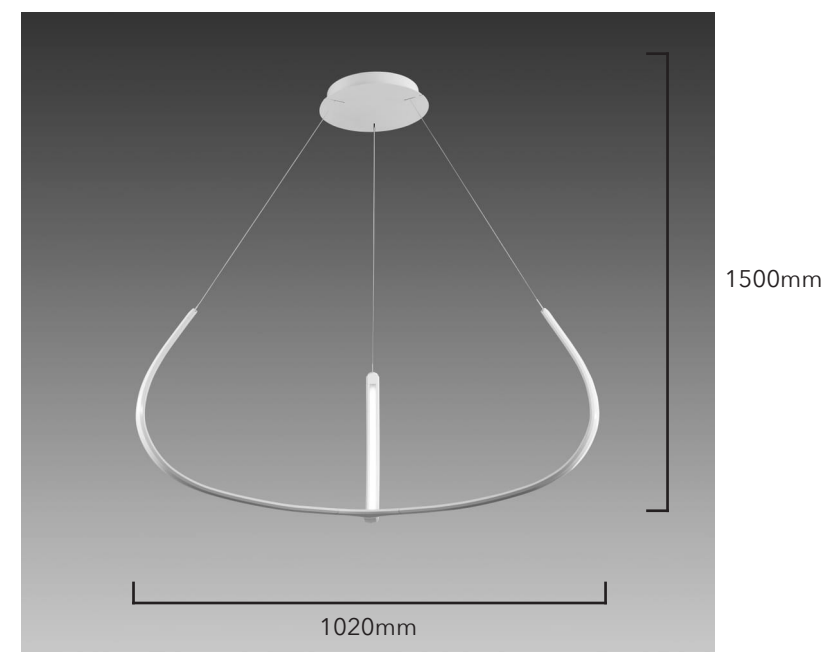

Clasp Pendant light 1020

Product Code	LUP2101-M
Dimension	1020*H1500mm. Custom size available
Power & Light Source	LED Build in 54W
Material	Aluminium + Iron + Acylic
Color	Black. Custom Colours Upon Request
Weight (kg)	TBC
Code	U21
Colour Temperature	Warm White, Customized colour temperature uponrequest
Dimmable	Dimmable
Lumens	90lm per Wattage
Standard Lead Time If Not In Stock: 6-8 weeks	

Clasp Pendant light 1020