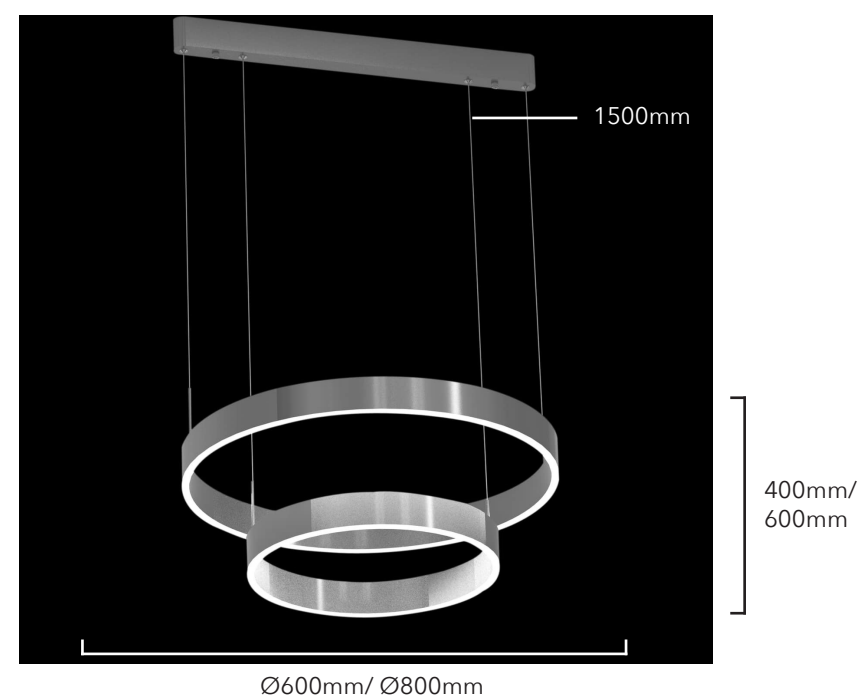

Lucretia Allura Double Ring Pendant Light - Linear

Product Code	LUP8950A-D-Linear-Warm white-Black-Non-Dimmable -600+400mm-Linear
Dimension	Ø600mm + 400mm or Ø800mm + 600mm
Power & Light Source	65W, 85W
Material	Aluminium
Color	Gold, Black, White or Custom Colours Upon Request
Code	I
Weight (kg)	TBC
Drop Length (mm)	1500mm or Custom Length
Standard Lead Time If Not In Stock: 6-8 weeks	

Lucretia Allura Double Ring Pendant Light - Linear