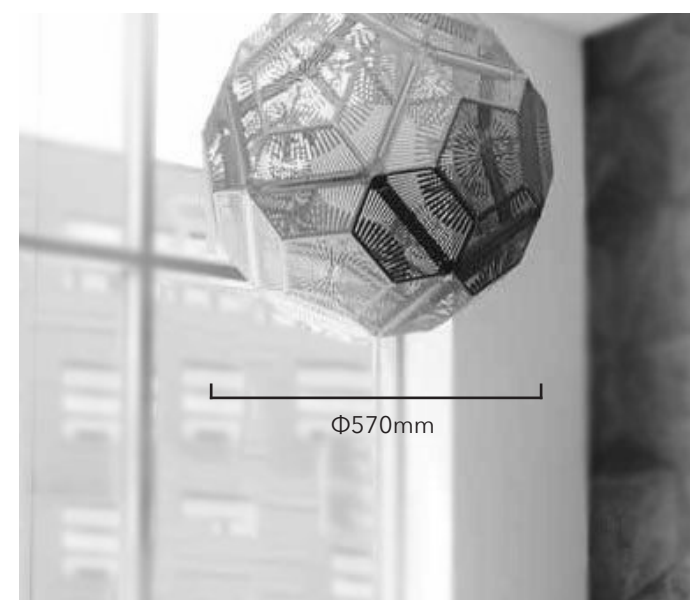

Replica Punch Ball Pendant light -Gold

Product Code	LUP0628-570-GD
Dimension	Φ570mm
Power & Light Source	1 x E27 LED Blub (Not Included)
Material	Stainless Steel
Color	Gold or Custom Colours Upon Request
Code	A
Weight (kg)	TBC
Drop Length (mm)	1500mm or Custom Length
Standard Lead Time If Not In Stock: 6-8 weeks	

Replica Punch Ball Pendant light -Gold