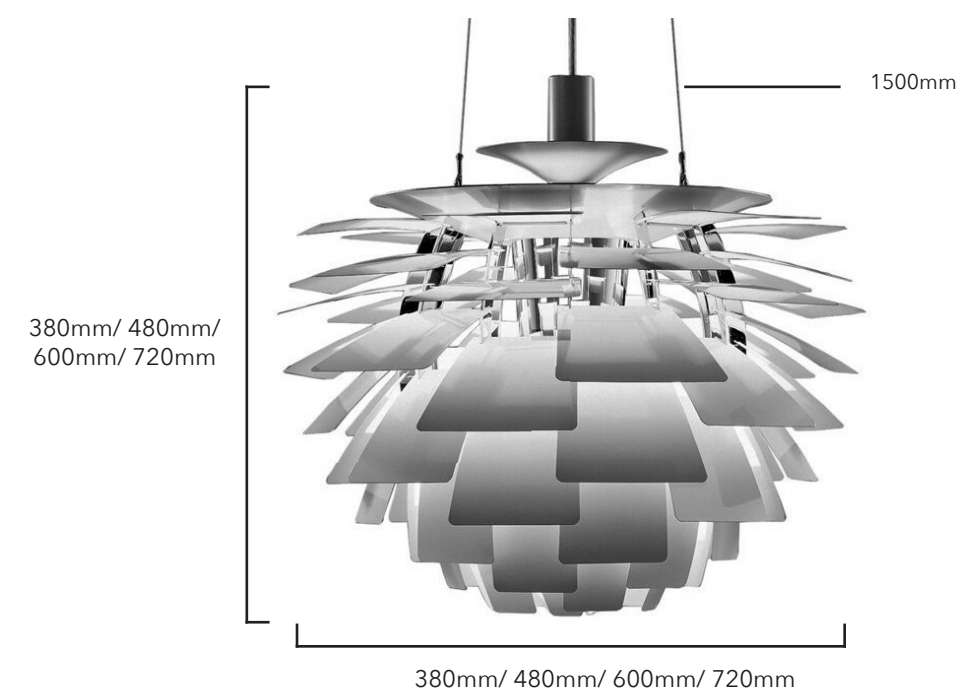

## Replica Poul Henningson Artichoke Pendant light

Product Code	LUP0690-480
Dimension	Φ:380*H380mm, Φ:480*H480mm, Φ:600*H600mm, Φ:720*H720mm
Power & Light Source	3 x E27 LED Blub (Not Included)
Material	Metal
Color	Chrome, Gold, White, Black or Custom Colours Upon Request
Code	W1
Weight (kg)	TBC
Lumens	Dpends on globe type
Colour Temperature	Dpends on globe type
Dimmable	Dpends on globe type
Drop Length (mm)	1500mm or custom length
Standard Lead Time If Not In Stock: 6-8 weeks	

Replica Poul Henningson Artichoke Pendant light