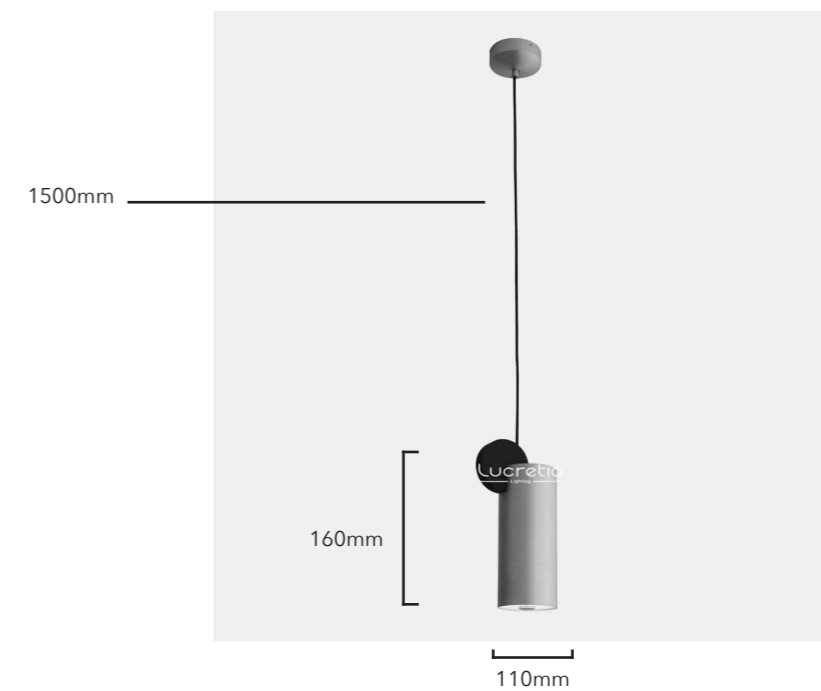

Aphelion Pendant light - Cylinder

Product Code	LUP8166-A
Dimension	160*110*330mm. Custom size available
Power & Light Source	LED 5W 3000K
Material	Steel + Acrylic
Color	Gold. Custom Colours Upon Request
Code	B
Weight (kg)	TBC
Colour Temperature	Warm White, Customized colour temperature Upon Request
Dimmable	Non-dimmable or Triac as standard, 1-10V and Dali dimmable. Upon Request Only
Lumens	90lm Per Wattage
Drop Length (mm)	1500mm or custom length
Standard Lead Time If Not In Stock: 6-8 weeks	

Aphelion Pendant light - Cylinder