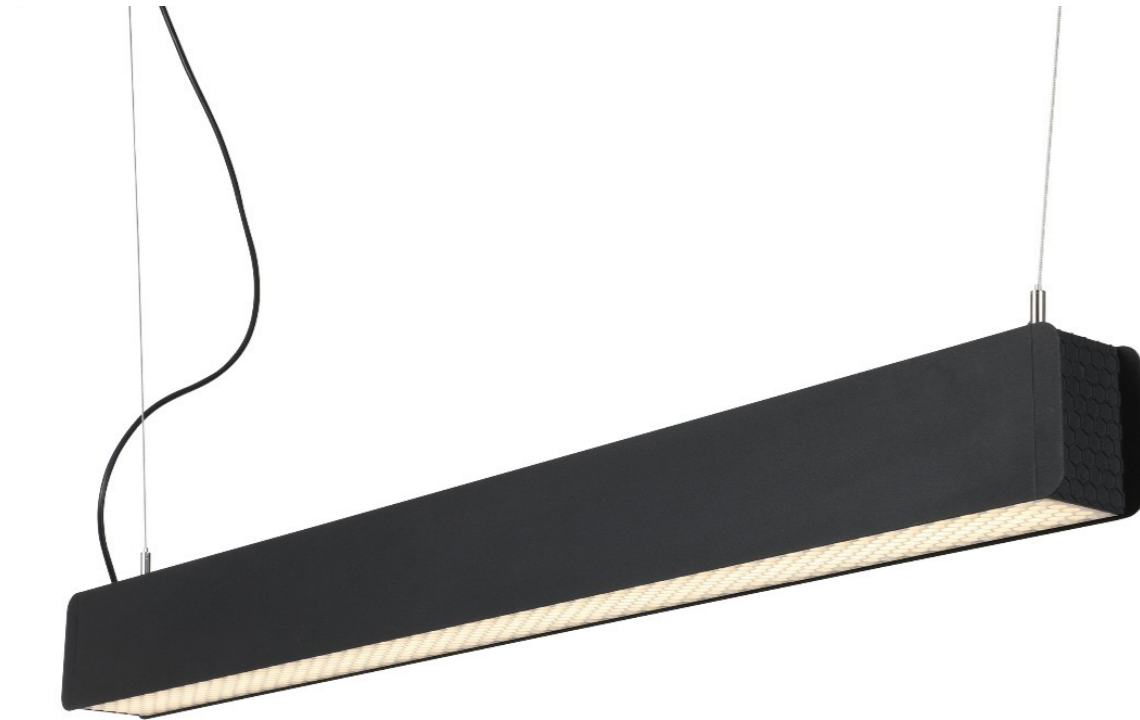

Endless Honeycomb 74102 Linear Light

Product Code	LUP74102
TYPE	Surface, Suspended
Diffuser Options	Honeycomb
Size	74mm x 102mm
Dimension	601mm, 881mm, 1161mm, 1441mm, 1721mm, 2001mm, 2281mm
Direct Illumination	15W, 22W, 30W, 38W, 45W, 52W, 60W
Indirect Illumination	7W, 11W, 15W, 19W, 22W, 26W, 30W
Lumens	Up to 101lm/w
Power Factor	>0.90
Dimmable Option	Non-Dimmable, 1-10V Dimming, TRIDONIC DALI Dimmable
Voltage	240V
Beam Angle	105.6°
Colour Deviation	SDCM≤3
UGR	<18
IP	20 or 40
Colour Temperature	2700K, 3000K, 4000K
LED Chips	SAMSUNG CRI82
Average Rated Life	50,000 hours
Material	Aluminum alloy 6063
Color	Textured Black, Textured White or Custom colour
Warranty	7 Years
Certifications	SAA, C-tick, CE, RoHS