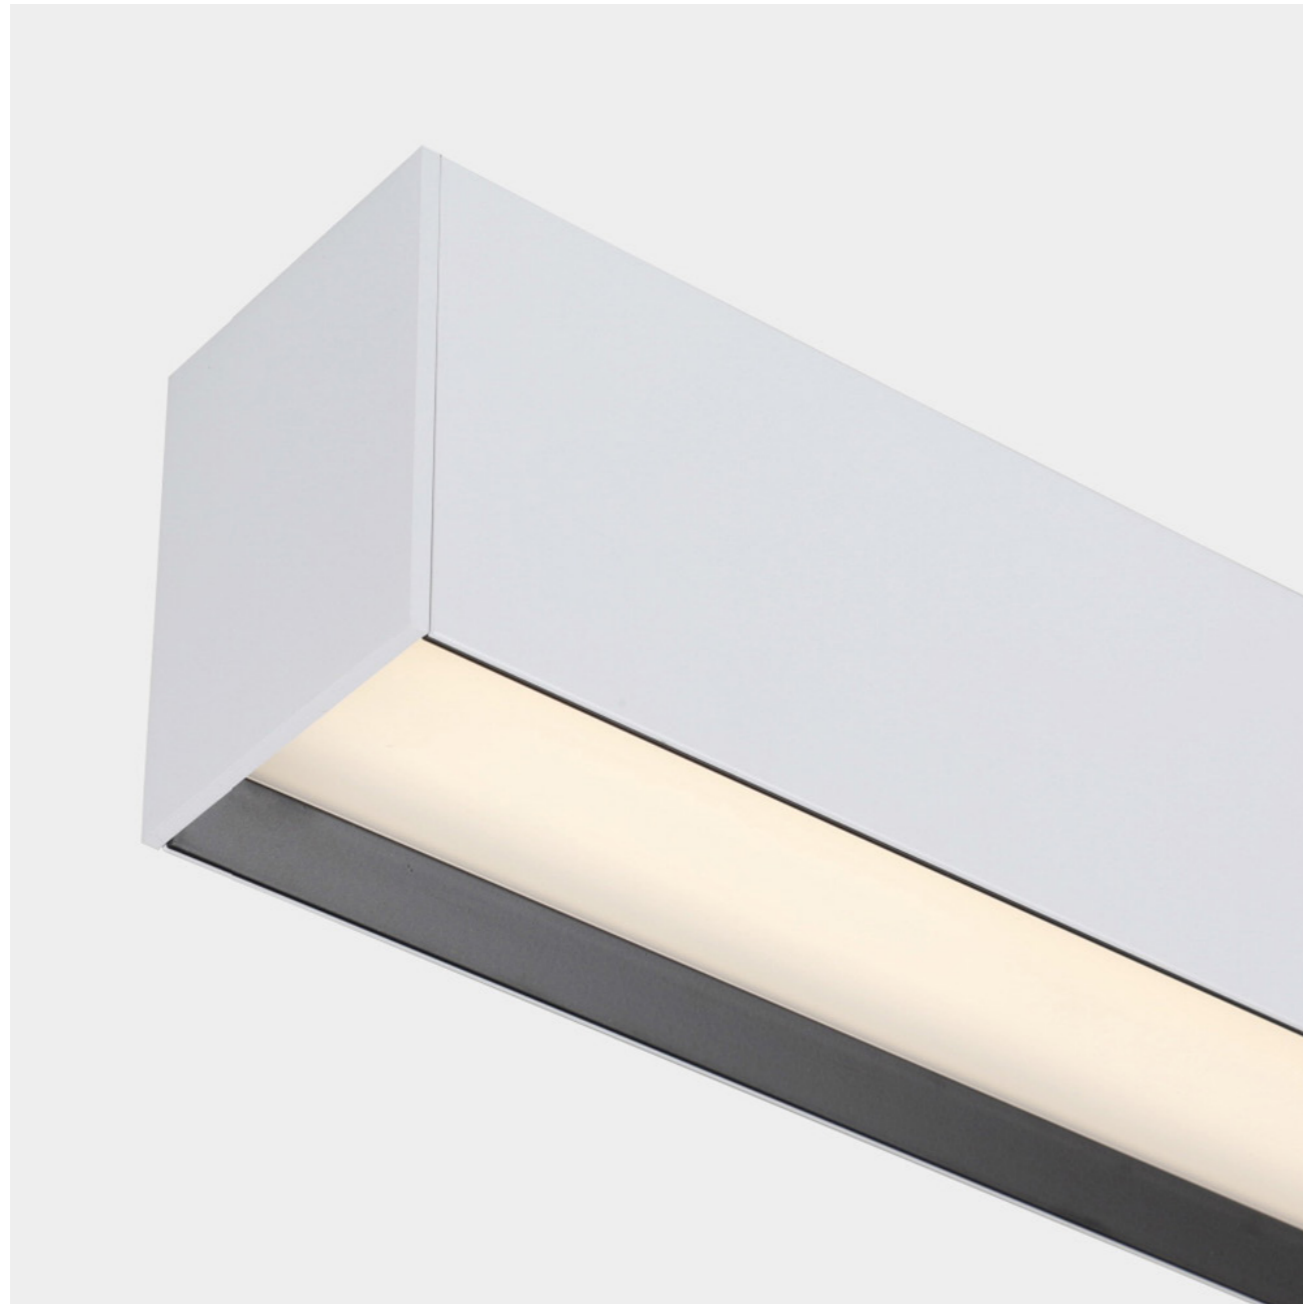

Endless 6282 Baffle Linear Light

Product Code	LUL6282-Baffle
TYPE	Surface, Suspended or recessed
Diffuser Options	Baffle
Size	62mm x 82mm
Dimension	575mm, 855mm, 1135mm, 1415mm, 1695mm, 1975mm, 2255mm
Direct Illumination	15W, 22W, 30W, 38W, 45W, 52W, 60W
Indirect Illumination	7W, 11W, 15W, 19W, 22W, 26W, 30W
Lumens	Up to 101lm/w
Power Factor	>0.90
Dimmable Option	Non-Dimmable, 1-10V Dimming, TRIDONIC DALI Dimmable
Voltage	240V
Beam Angle	Baffle 98°
Colour Deviation	SDCM≤3
UGR (Unified Glare Rating)	<22 (Opal), <19 (Prismatic/ Baffle)
IP	20 or 44
Colour Temperature	2700K, 3000K, 4000K
LED Chips	SAMSUNG CRI82
Average Rated Life	50,000 hours
Material	Aluminum alloy 6063
Color	Textured Black, Textured White or Custom colour
Warranty	7 Years
Certifications	SAA, C-tick, CE, RoHS