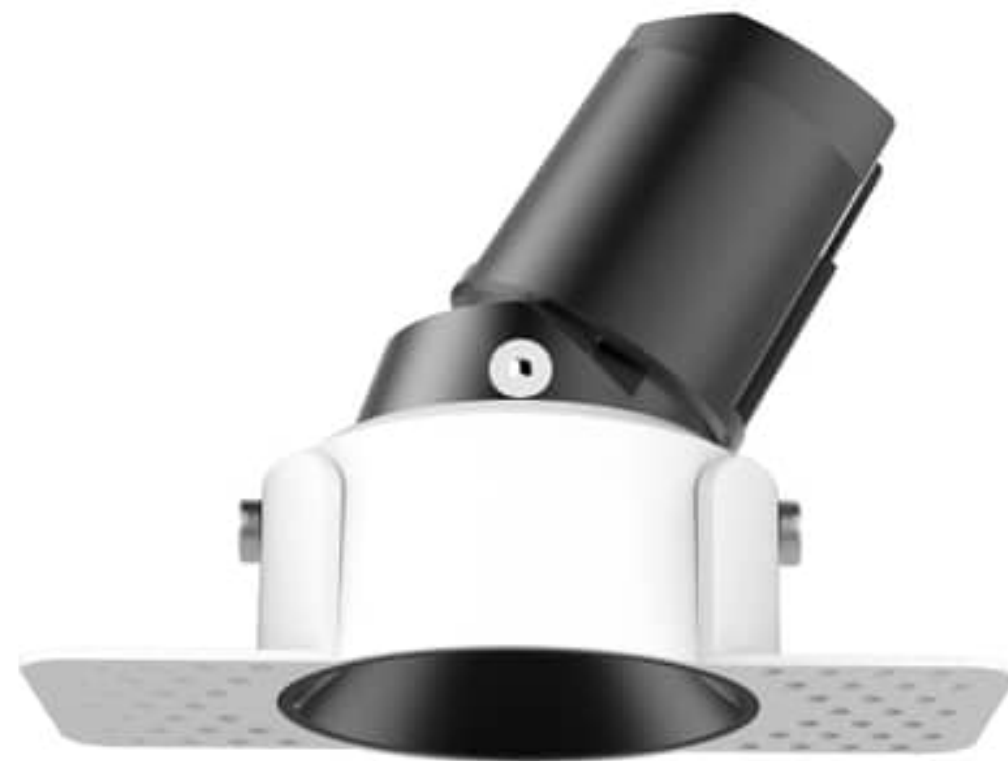

## Bacchus 50 Glare-free Trimless Downlight

Product Code	LUD-CL36L-50-Trimless-3
Type	Ceiling mounted
Light Source	3W or 5W dedicated Phosphor LED, non-replaceable
Colour Temperature/ CRI	2700K, 3000K, 4000K, CRI 92
Optic	18°, 30°, 36°
Body	Die cast aluminium adjustable housing, powder coat finish, polycarbonate optic, steel sprung mounting clips
Dimmable	Non-dimmable, Dali dimmable Upon Request Only
Finish	Metallica Black, Gold, Chrome, Silver Bezel and body
Lumen Package	3W 3000K CRI92 240lm, 5W 3000K CRI92 400lm
SDCM/L 70 B10	< 3/ 50,000 hours
Bezel Diameter	Trimmed: Ø50mm
Cut Out	Trimmed: Ø55mm
Depth	78mm installation depth required
IP	20
Weight	0.98Kg excluding driver
Adjustability	360° horizontal axis, 30° vertical axis
Driver	Requires remote driver