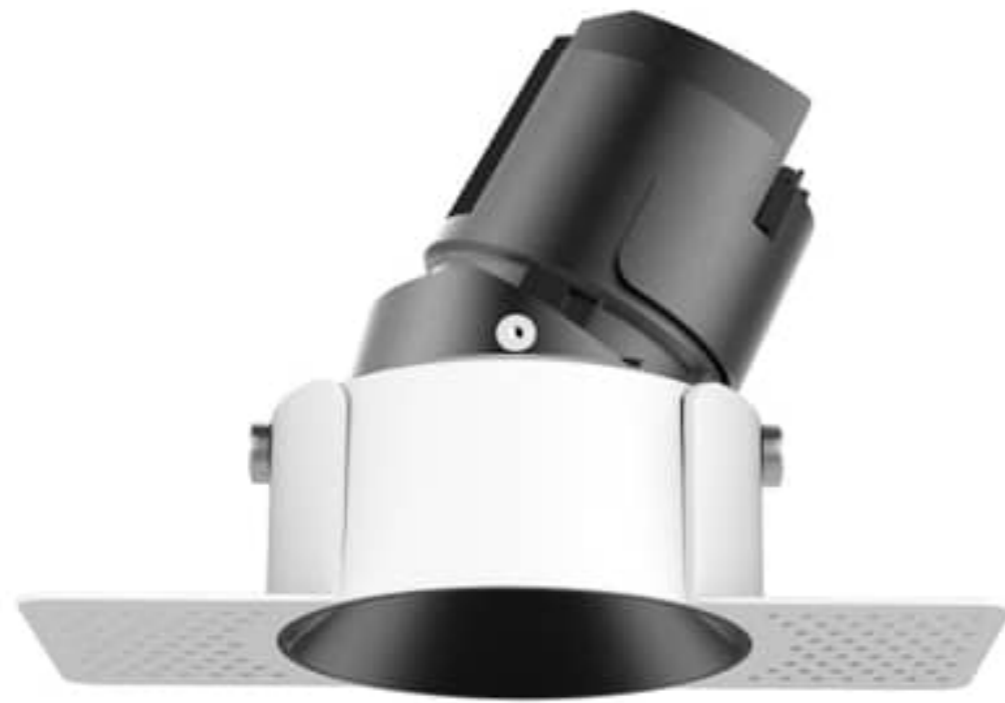

Bacchus 75 Glare-free Trimless Downlight IP54

Product Code	LUD-CL36L-Trimless-5
Type	Ceiling mounted
Light Source	5W, 8W, 12W dedicated Phosphor LED, non-replaceable
Colour Temperature/ CRI	2700K, 3000K, 4000K, CRI 80 or CRI 92
Optic	5W 8W 11°, 18°, 24°, 36°, 50°, 12W 18°, 24°, 36°, 50°
Body	Die cast aluminium adjustable housing, powder coat finish, polycarbonate optic, steel sprung mounting clips
Dimmable	5W Non-dimable, 8W or 12W TRIAC Dimming, 1-10V and Dali dimmable Upon Request Only
Finish	Metallica Black, Gold, Chrome, Silver Bezel and body
SDCM/L 70 B10	< 3/ 50,000 hours
Bezel Diameter	Trimmed: 85mm x 85mm
Weight	0.98KG excluding driver
IP	54
Adjustability	360° horizontal axis, 30° vertical axis
Cut Out	Trimmed: 75mm x 75mm
Lumen Package	5W 3000K CRI92 400lm, 8W 3000K CRI92 640lm, 12W 3000K CRI92 960lm
Depth	90mm installation depth required for 5W and 8W. 110mm installation depth required for 12W
Driver	Remote driver included