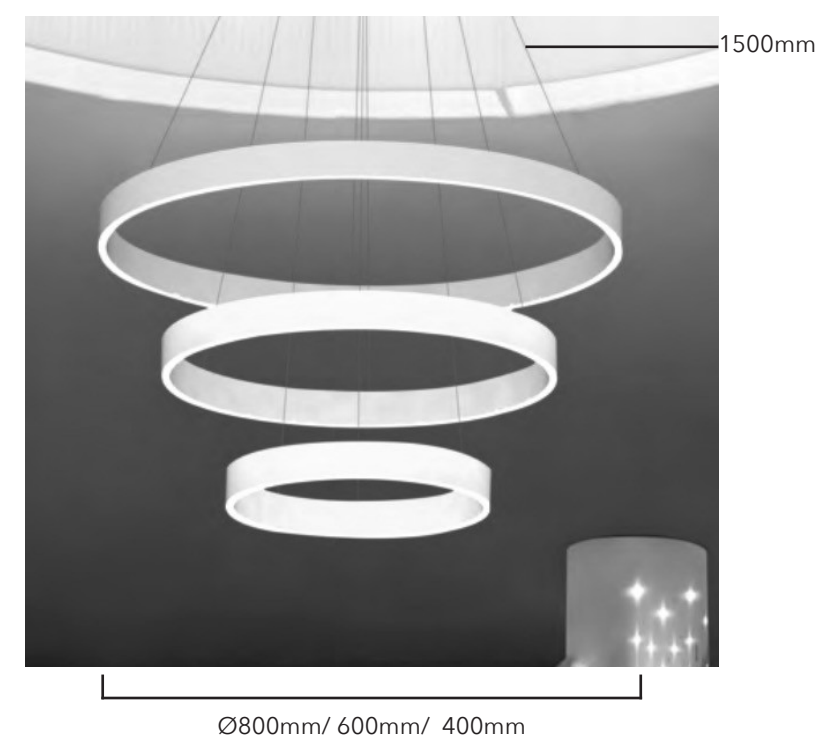

Lucretia Allura Triple Ring Pendant light

Product Code	LUP8950-Triple
Dimension	Ø800mm + 600mm + 400mm
Power & Light Source	65W, 85W
Material	Aluminium
Color	Gold, Black, White or Custom Colours Upon Request
Weight (kg)	TBC
Drop Length (mm)	1500mm or custom length
Code	I

Standard Lead Time If Not In Stock: 6-8 weeks

Lucretia Allura Triple Ring Pendant light