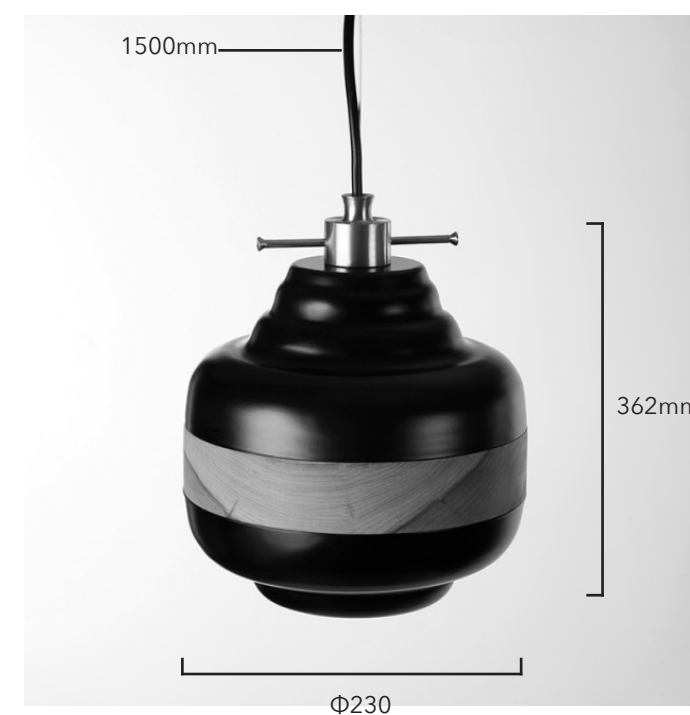

Geisha Pendant Light - C

Product Code	LUP8137-1C
Dimension	Φ230*H362mm
Power & Light Source	1 x E27 LED Blub (Not Included)
Material	Metal ,Timber, Aluminium
Color	Black or Custom Colours Upon Request
Code	W1
Weight (kg)	TBC
Drop Length (mm)	1500mm or Custom Length
Standard Lead Time If Not In Stock: 6-8 weeks	

Geisha Pendant Light - C