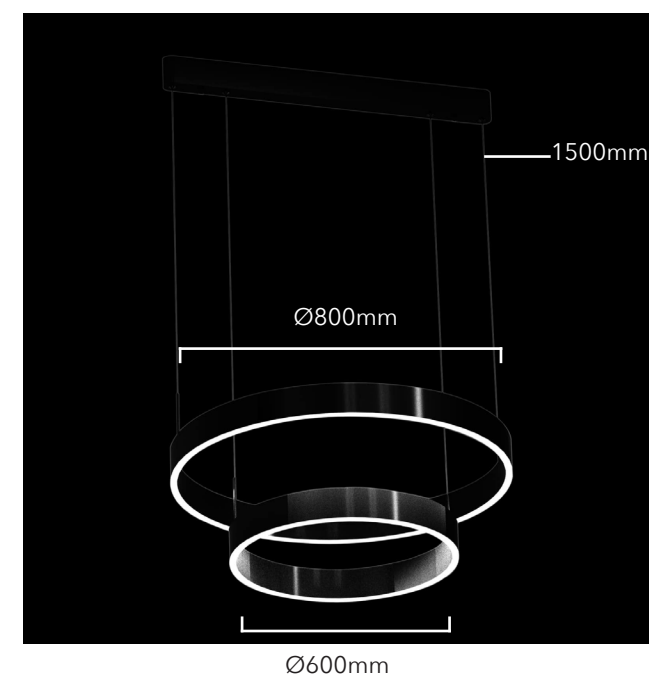

## Lucretia Allura Double Ring Pendant light

Product Code	LUP8950-Double
Dimension	Ø600mm + 400mm or Ø800mm + 600mm
Power & Light Source	65W
Material	Aluminum
Color	Gold, Black, White or Custom Colours Upon Request
Code	I
Weight (kg)	TBC
Colour Temperature	Dpends on globe type
Dimmable	Dpends on globe type
Lumens	Dpends on globe type
Drop Length (mm)	1500mm or custom length
Standard Lead Time If Not In Stock: 6-8 weeks	