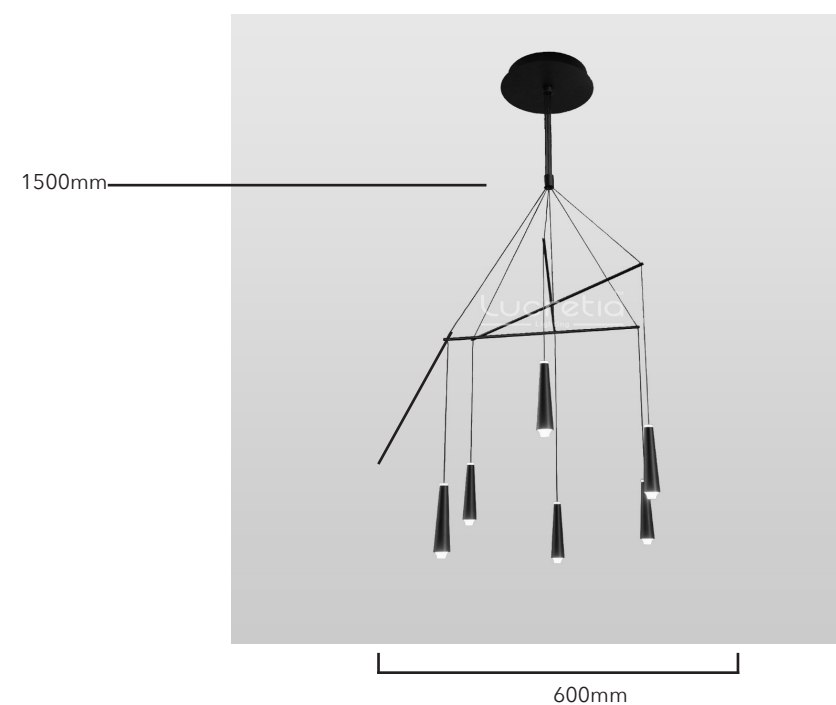

## Mobile Pendant light - 6

Product Code	LUP2085B-M
Dimension	600*H1500mm. Custom size available
Power & Light Source	LED Build in 22W
Material	Aluminum + Iron Matt black
Color	Matt Black. Custom Colours Upon Request
Code	U21
Weight (kg)	TBC
Drop Length (mm)	1500mm or custom length
Lumens	810lm
Colour Temperature	Warm White, Customized colour temperature Upon Request
Dimmable	Yes
Standard Lead Time If Not In Stock: 6-8 weeks	