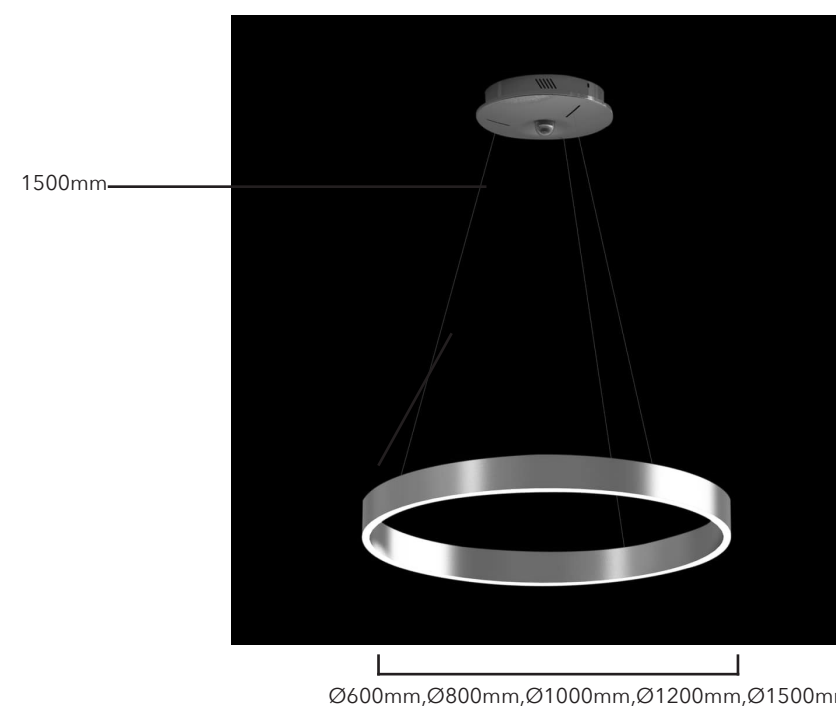

## Lucretia Allura Single Ring Pendant light

Product Code	LUP8950
Dimension	Ø600mm, Ø800mm, Ø1000mm, Ø1200mm, Ø1500mm
Power & Light Source	38W, 46W, 60W, 80W, 100W
Material	Aluminium,
Color	Gold, Black, White or Custom Colours Upon Request
Code	1
Weight (kg)	TBC
Drop Length (mm)	1500mm or custom length
Standard Lead Time If Not In Stock: 6-8 weeks	